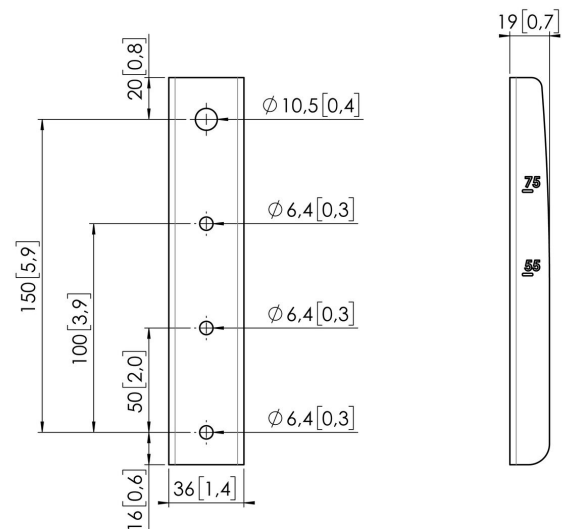

PFA 9174 Cisco Webex Pro adapter

Key Benefits

- Easy install
- Modular

Cisco has introduced a new interactive display: Cisco Webex Pro. There are two sizes: a 55" and a 75" display. The displays feature an unconventional mounting pattern. Vogel's has created a tailor-made adapter so the Cisco Webex Pro can be easily mounted on the PFS display strips (from the Connect-it series). Configuration: 55": PFB 3411 + PFS 3304 + PFA 9174
75": PFB 3407 + PFB 3409 + PFA9104 + PFS 3306 + PFA 9174

PFA 9174 Cisco Webex Pro adapter

Specifications

Article number (SKU)	7291740
Colour	Black
EAN single box	8712285361029
Height	185
Width	36
Depth	19
Guarantee	5 years
Max. screen size (inch)	75
Min. screen size (inch)	55