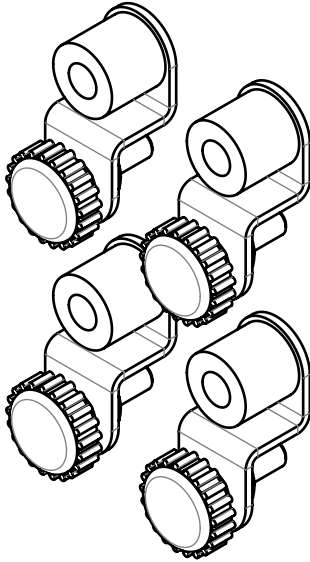

Product data sheet

PRODUCT DATA SHEET PLA 9307

Dimensions in mm [inch]

Included mounting material:

- M6x30 Hexagon socket button head screw with flange (4x)
- M8x30 Hexagon socket button head screw with flange (4x)
- M10x30 Hexagon socket button head screw with flange (4x)