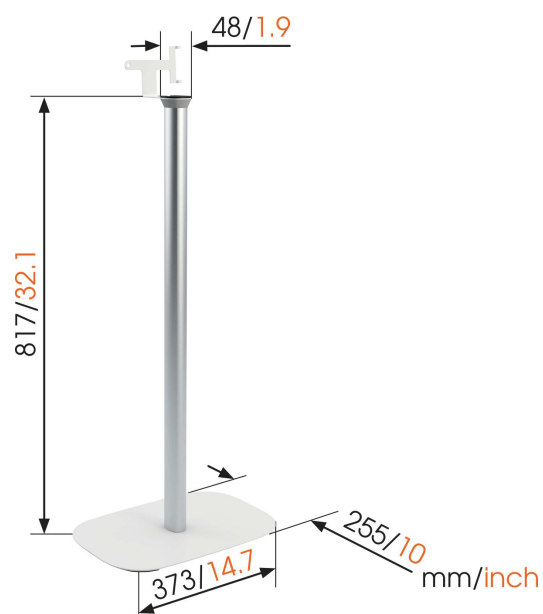

SOUND 4303 Stand per casse Sonos PLAY:3 (bianco)

Benefici chiave

- Posizionabile in orizzontale o verticale
- Prolunga elettrica integrata
- Posizione di ascolto perfetta ovunque nella stanza

Get more out of your Sonos Play:3

Integrate your Sonos Play:3 speaker seamlessly into your interior design by placing it on a Vogel's SOUND 4303 floor stand. With a height of 82 cm, the floor stand raises your speaker to ear level when you're seated - which is where speakers sound best. Your speaker can be mounted horizontally or vertically to create the perfect Sonos listening position anywhere in the room. The Vogel's floor stand provides secure support for your Sonos Play:3 and comes in black or white to match the colour of your speaker. Installation is easy, thanks to a pre-assembled speaker interface and integrated extension power cord.

SOUND 4303 Stand per casse Sonos PLAY:3 (bianco)

Specifiche

Numero dell'articolo (SKU)	8153031
Colore	Bianco
EAN scatola singola	8712285329845
Altezza	817
Larghezza	373
Profondità	255
Certificazione TÜV	Si
Garanzia	5 anni
Massimo peso di carico (kg/Lbs)	3 / 6.61
Certificazioni	TÜV
Speaker brand	Sonos
Speaker models	Sonos PLAY:3
Premi	Good Industrial Design Award
Spessore scrivania max.	Good Industrial Design Award