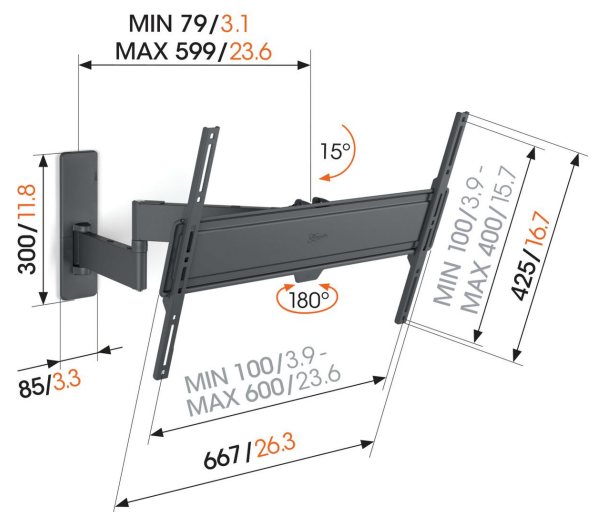

## TVM 1645 Full-Motion TV Wall Mount

### Key Benefits

- Turn your TV up to 180° thanks to long arms of 60 cm
- Secure tilting up to 15°
- Easy to level, even after installation
- Cable straps included
- Free spirit level included

### Extreme full-motion TV wall mount for TVs from 40 to 77 inches

The QUICK Full-Motion+ TV wall mount can be turned up to 180° and tilted up to 15°. This means that you can enjoy your TV from virtually anywhere in the room. What's more, this TV wall mount takes less than 30 minutes to install. The QUICK Full-Motion+ TV wall mount is suitable for TVs from 40 to 77 inches and weighing up to 35 kg.

### Specifications

Article number (SKU)	1816450
Colour	Black
EAN single box	8712285353222
Product size	L
TÜV certified	Yes
Tilt	Tilt up to 15°
Turn	Up to 180°
Guarantee	5 years
Min. screen size (inch)	40
Max. screen size (inch)	77
Max. weight load (kg)	35
Min. hole pattern	100mm x 100mm
Max. hole pattern	600mm x 400mm
Max. bolt size	M8
Max. height of interface (mm)	428
Max. width of interface (mm)	667
Cable management	Cable straps
Max. distance to the wall (mm)	599
Max. horizontal hole pattern (mm)	600
Max. vertical hole pattern (mm)	400
Min. distance to the wall (mm)	79
Number of pivot points	3
Spirit level included	Yes
Universal or fixed hole pattern	Universal