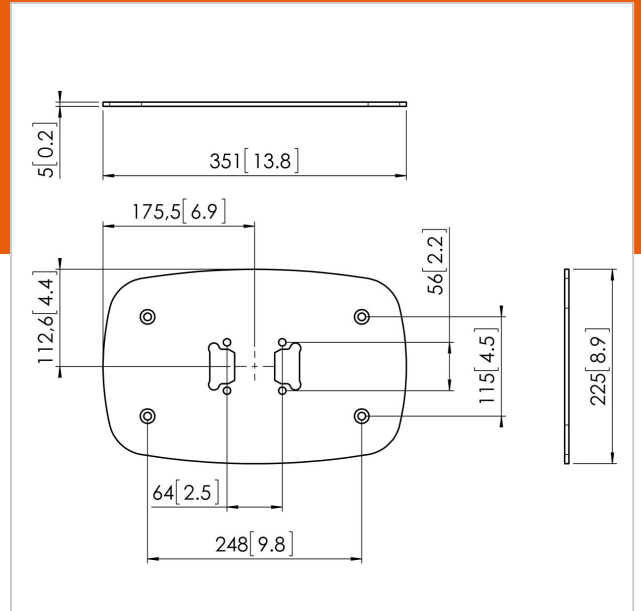

PFF 7060 Floor mounting plate silver

Article number (SKU)
Colour

7327064
Silver

Key Benefits

- Easy to install
- Modular

The PFF7060 floor plate is a part of the modular Connect-it system. With this floorplate you can create a multi purpose permanent floor solution.

Vogel's Connect-it floor solutions (floor stands and trolleys) is an uniquely flexible system. With only a few standard components, you can create a solution for almost any requirement. From a single display floor stand in a shop window, a back-to-back display set-up in an airport, to a movable video conferencing set-up for corporate use, the flexible Connect-it floor solutions line fits every situation. Connect-it floor solutions can accommodate displays from small to extra large, weighing up to 160 kg. Connect-it floor modules are available in black and silver to fit any interior décor.

PFF 7060 Floor mounting plate silver

www.vogels.com

VOGEL'S HOLDING BV 2019 (c) All rights reserved.
Subject to printing errors, technical and price amendments.
Date:2019-05-10

Specifications

Product type number	PFF 7060
Article number (SKU)	7327064
Colour	Silver
EAN single box	8712285323881
Height	5
Width	351
Depth	225
TÜV certified	Yes
Guarantee	5 years