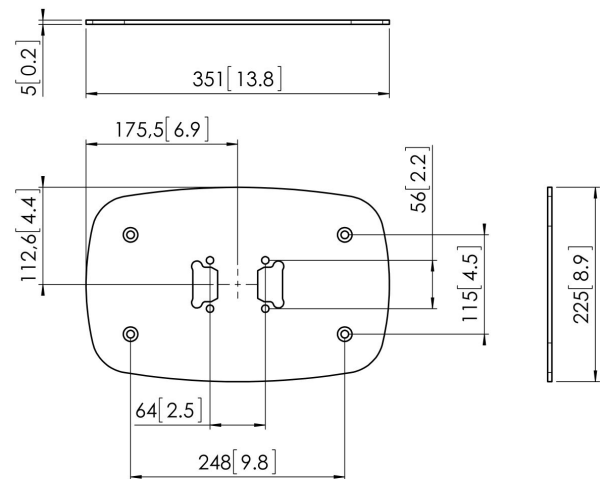

PFF 7060S Floor Mounting Plate

Key Benefits

- Easy to install
- Modular

The PFF 7060 floor plate is a part of the modular Connect-it system. With this floorplate you can create a multi purpose permanent floor solution.

PFF 7060S Floor Mounting Plate

Specifications

Height	5
Width	351
Depth	225
Article number (SKU)	7327064
EAN single box	8712285323881
Colour	Silver
Certifications	TAA TÜV
TÜV certified	Yes
Guarantee	5 years