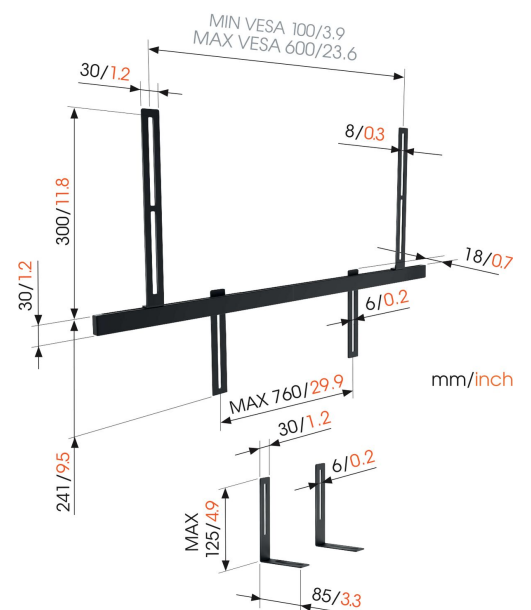

## SOUND 3550 Sound Bar Mount

### Key Benefits

- Fits perfectly on Sonos Arc and Playbar
- Create the best listening position
- Enjoy sound that turns with your TV
- Easy levelling and installation

**Attach your sound bar to your Vogel's full turn wall mount for the most ideal viewing and listening experience. A universal sound bar mounting solution for every major audio brand**

SOUND 3550 is exactly what you need to watch TV from every angle without compromising sound quality. Combine this sound bar mount with our Vogel's full turn TV wall mount.

# Specifications

Article number (SKU)	8153550
Colour	Black
EAN single box	8712285343582
TÜV certified	Yes
Guarantee	5 years
Max. weight load (kg/Lbs)	6.5 / 14.33
Adjustable height	True
Cable management	Cable clip
Certifications	TÜV
Speaker brand	Universal
Speaker models	Bose SoundTouch 300/700 Sonos Arc Sonos PLAYBAR Universal
Spirit level included	No