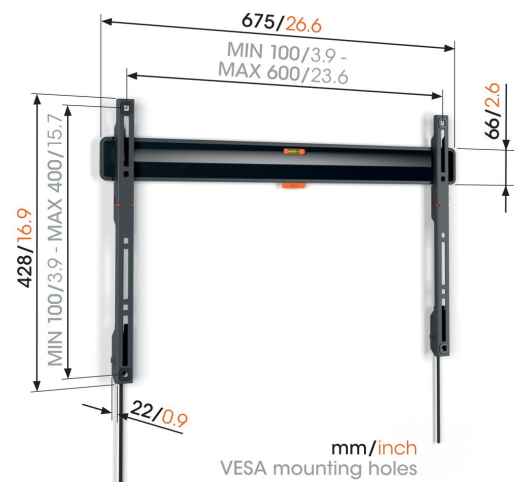

TVM 3601 Fixed TV Wall Mount

Key Benefits

- Like a painting: just 2.2 cm from the wall
- Lock your TV with a single click through ClickLoc™
- Spirit level included
- Protective TV patches - Protect the rear of your TV with soft protective patches
- Easy cable access

Stylish and safe: flat TV wall mount for TVs from 40 to 100 inches

Design and safety go hand in hand with this COMFORT Fixed TV wall mount. Your TV is mounted almost flat against the wall, like a painting. The space between the TV and the wall is only 2.2 cm. The wall mount is suitable for TVs from 40 to 100 inches and weighing up to 75 kg. If you don't need to tilt or turn your TV, this COMFORT Fixed TV wall mount is a solution that will give you years of pleasure.

TVM 3601 Fixed TV Wall Mount

Specifications

Article number (SKU)	3836010
Colour	Black
EAN single box	8712285350009
Product size	L
TÜV certified	Yes
Guarantee	10 years
Min. screen size (inch)	40
Max. screen size (inch)	100
Max. weight load (kg)	75
Min. hole pattern	100mm x 100mm
Max. hole pattern	600mm x 400mm
Max. bolt size	M8
Max. height of interface (mm)	428
Max. width of interface (mm)	675
Max. horizontal hole pattern (mm)	600
Max. vertical hole pattern (mm)	400
Min. distance to the wall (mm)	22
Service position	Yes
Spirit level included	Yes
Universal or fixed hole pattern	Universal