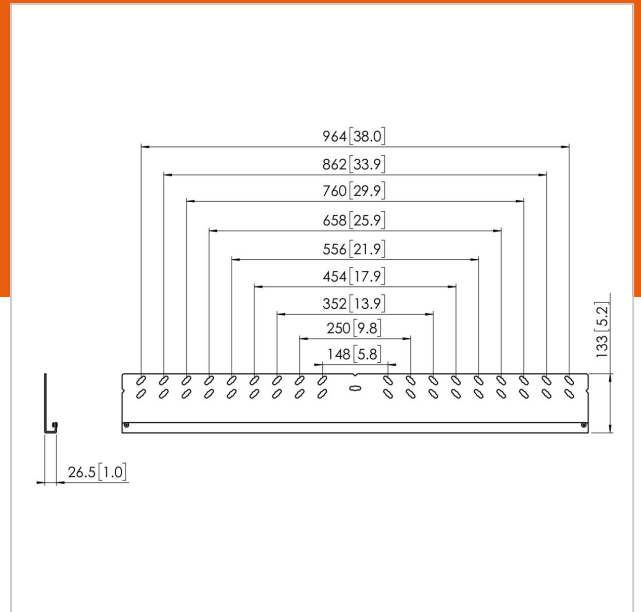

PFW 5810 Display interface wall plate

Article number (SKU) 7311250
 Colour Black

Key Benefits

- Easy levelling and installation
- Modular

Vogel's Professional introduces a new range of modular wall mounts for extra large displays. The modular wall mount is especially designed for displays from 65 inches and larger, with a maximum mounting fitment of 1370x1400 mm and maximum weight of 160 kg.

"The modular wall mount is set up with a interface wall plate (PFW 58xx) and two interface strips (PFW 59xx). Vogel's offers 3 different lengths of interface wall plates 800, 1050 and 1450 mm and 3 different lengths of interface strips 800, 950 and 1450 mm. With this modular concept you can create a mounting solution for almost every extra large display. Features are: - Built-in leveling function, for quicker installation. - Service position, for easy connecting the cables after installation - The possibility to add a padlock"

PFW 5810 Display interface wall plate

www.vogels.com

VOGEL'S HOLDING BV 2019 (c) All rights reserved.
Subject to printing errors, technical and price amendments.
Date:2019-05-15

Specifications

Product type number	PFW 5810
Article number (SKU)	7311250
Colour	Black
EAN single box	8712285319167
Guarantee	5 years
Max. weight load (kg)	160
Max. height of interface (mm)	133
Max. width of interface (mm)	1050
Fischer inside	Yes
Max. depth of interface (mm)	27
Max. horizontal hole pattern (mm)	988
Max. screen size (inch)	103
Min. horizontal hole pattern (mm)	100
Min. screen size (inch)	65