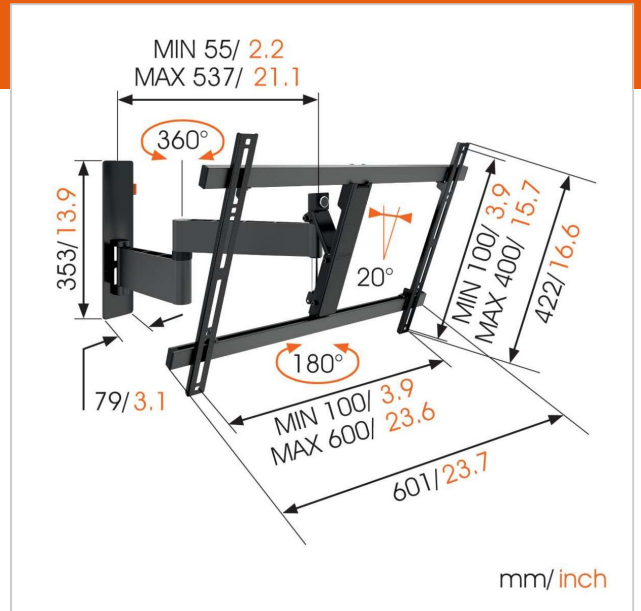

WALL 3345 Full-Motion TV Wall Mount (black)

Article number (SKU)
Colour

8353130
Black

Key Benefits

- Easily level your TV even after installation
- Guide your cables
- Simply Smart Value: Great comfort for an affordable price
- Tilt (up to 20°) to avoid reflections
- Use the app and mark the first drilling hole easily!

TV bracket with turning function for TVs up to 30 kg

The WALL 3345 full motion TV wall mount is very popular. The WALL 3345 is suitable for securely mounting virtually any model of TV, from 40" to 65" (101-165 cm), on the wall. The maximum turning angle is 180° and the max. tilting angle is 20°. Also available in white.

Your TV moves in all directions

Mount your TV on the wall with a full motion WALL TV bracket for the best view of your TV from anywhere in the room. You simply turn the TV towards you. You never again have to worry about annoying reflections. With the WALL full-motion wall mount, you can turn your TV to any desired position.

WALL 3345 Full-Motion TV Wall Mount (black)

www.vogels.com

VOGEL'S HOLDING BV 2019 (c) All rights reserved.
Subject to printing errors, technical and price amendments.
Date: 2019-06-25

Specifications

Product type number	WALL 3345
Article number (SKU)	8353130
Colour	Black
EAN single box	8712285335525
Product size	L
TÜV certified	Yes
Tilt	Tilt up to 20°
Turn	Full motion (up to 180°)
Guarantee	Lifetime
Min. screen size (inch)	40
Max. screen size (inch)	65
Max. weight load (kg)	30
Min. hole pattern	100mm x 100mm
Max. hole pattern	600mm x 400mm
Max. bolt size	M8
Max. height of interface (mm)	422
Max. width of interface (mm)	601
Cable management	Cable clip
Max. distance to the wall (mm)	540
Min. distance to the wall (mm)	55
Number of pivot points	3
Universal or fixed hole pattern	Universal
What's in the box	<ul style="list-style-type: none"> • Mounting instructions • TV mount guide app • TV mounting kit • Wall mount