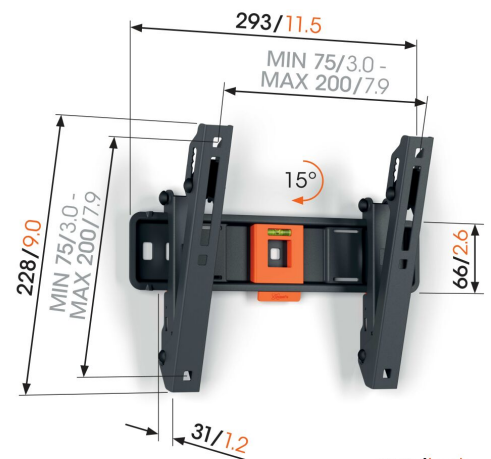

TVM 1213 Tilting TV Wall Mount

Key Benefits

- TiltGrip™: secure tilting at 5°, 10° or 15°
- SoffLock™: secure your TV simply
- Spirit level included

Tilting TV wall mount for TVs from 19 to 43 inches

With this QUICK Tilt TV wall mount, you are choosing ease of installation and viewing comfort. Installation is extremely simple. Your TV is in place in just 20 minutes. By tilting the TV wall mount 5°, 10° or 15°, you can easily set the ideal viewing angle, which is more comfortable if your TV is mounted a bit higher on the wall. The TV wall mount is suitable for TVs from 19 to 43 inches and weighing up to 15 kg.

mm/inch
VESA mounting holes

TVM 1213 Tilting TV Wall Mount

Specifications

Article number (SKU)	1812130
Colour	Black
EAN single box	8712285348440
Product size	S
Height	228
Width	293
Depth	31
TÜV certified	Yes
Tilt	Tilt up to 15°
Guarantee	5 years
Min. screen size (inch)	19
Max. screen size (inch)	43
Max. weight load (kg)	15
Min. hole pattern	75mm x 75mm
Max. hole pattern	200mm x 200mm
Max. bolt size	M8
Max. height of interface (mm)	228
Max. width of interface (mm)	293
Max. horizontal hole pattern (mm)	200
Max. vertical hole pattern (mm)	200
Min. distance to the wall (mm)	31
Spirit level included	Yes
Universal or fixed hole pattern	Universal