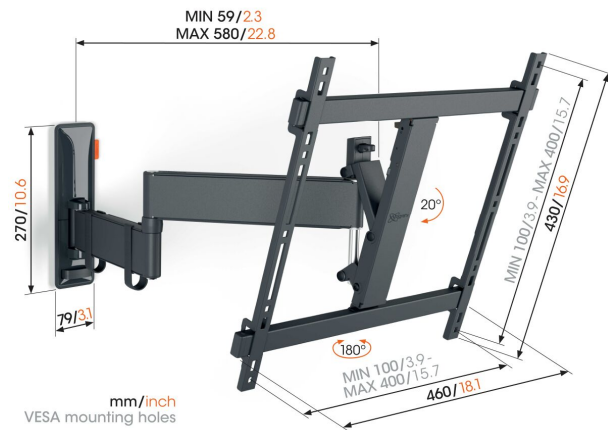

TVM 3445 Full-Motion TV Wall Mount (black)

Key Benefits

- Smooth OneFinger™ Movement - Thanks to coated bearings and precision steel shafts
- Keep your TV always level (horizontally and vertically)
- Cable clips included: Guide your cables from TV to wall
- Easily lock and release with TiltAnchor™
- Turn your TV up to 180° thanks to long arms of 58 cm

Stylish and safe: full-motion TV wall mount for TVs from 32 to 65 inches

Would you like to enjoy your TV optimally from anywhere in the room? And are you therefore looking for a stylish but sturdy TV wall mount so that your TV is secure? This COMFORT Full-Motion+ TV wall mount is perfect for you. You can turn the wall mount up to 180° and tilt it up to 20°. The wall mount is suitable for TVs from 32 to 65 inches and weighing up to 25 kg.

TVM 3445 Full-Motion TV Wall Mount (black)

Specifications

Article number (SKU)	3834450
Colour	Black
EAN single box	8712285347788
Product size	M
Height	430
Width	460
TÜV certified	Yes
Tilt	Tilt up to 20°
Turn	Up to 180°
Guarantee	10 years
Min. screen size (inch)	32
Max. screen size (inch)	65
Max. weight load (kg)	25
Min. hole pattern	100mm x 100mm
Max. hole pattern	400mm x 400mm
Max. bolt size	M8
Max. height of interface (mm)	430
Max. width of interface (mm)	460
Cable management	Cable clips
Max. distance to the wall (mm)	580
Max. horizontal hole pattern (mm)	400
Max. vertical hole pattern (mm)	400
Min. distance to the wall (mm)	59
Number of pivot points	3
Spirit level included	Yes
Universal or fixed hole pattern	Universal