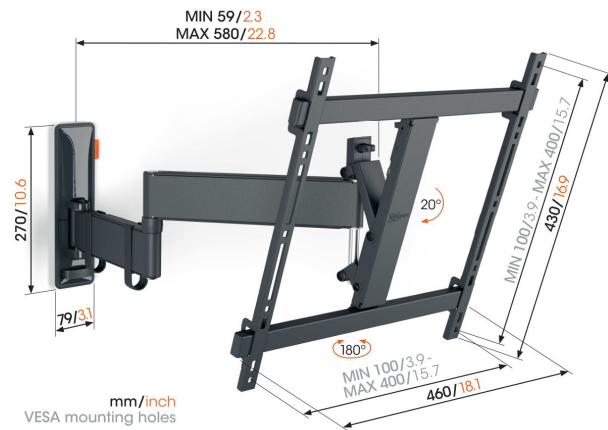

TVM 3445 Full-Motion TV Wall Mount (black)

Key Benefits

- Smooth OneFinger™ Movement - Thanks to coated bearings and precision steel shafts
- Keep your TV always level (horizontally and vertically)
- Cable clips included: Guide your cables from TV to wall
- Easily lock and release with TiltAnchor™
- Turn your TV up to 180° thanks to long arms of 58 cm

Stylish and safe: full-motion TV wall mount for TVs from 32 to 65 inches

Would you like to enjoy your TV optimally from anywhere in the room? And are you therefore looking for a stylish but sturdy TV wall mount so that your TV is secure? This COMFORT Full-Motion+ TV wall mount is perfect for you. You can turn the wall mount up to 180° and tilt it up to 20°. The wall mount is suitable for TVs from 32 to 65 inches and weighing up to 25 kg.

TVM 3445 Full-Motion TV Wall Mount (black)

Specifications

Article number (SKU)	3834450
Colour	Black
EAN single box	8712285347788
Product size	M
Height	430
Width	460
TÜV certified	Yes
Tilt	Tilt up to 20°
Turn	Full motion (up to 180°)
Guarantee	10 years
Min. screen size (inch)	32
Max. screen size (inch)	65
Max. weight load (kg/Lbs)	25 / 55.12
Min. hole pattern	100mm x 100mm
Max. hole pattern	400mm x 400mm
Max. bolt size	M8
Max. height of interface (mm)	430
Max. width of interface (mm)	460
Cable management	Cable clips
Certifications	TÜV
Max. distance to the wall (mm / inch)	580 / 22.83
Max. horizontal hole pattern (mm)	400
Max. vertical hole pattern (mm)	400
Min. distance to the wall (mm / inch)	59 / 2.32
Min. horizontal hole pattern (mm)	100
Min. vertical hole pattern (mm)	100
Number of pivot points	3
Spirit level included	Yes
Universal or fixed hole pattern	Universal