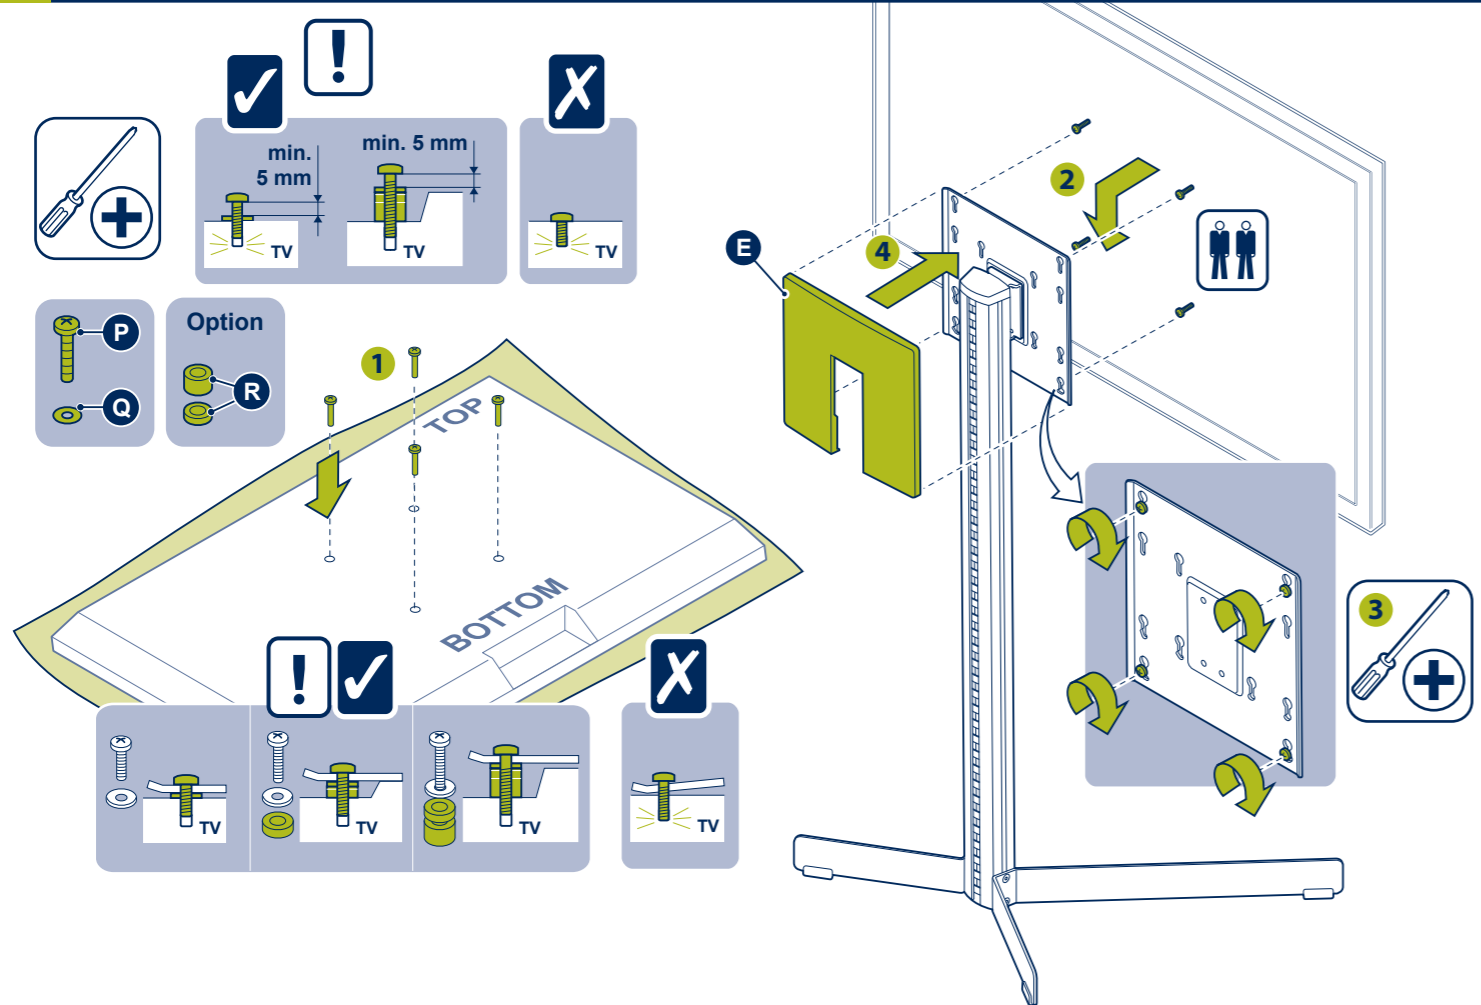

DESIGNED AND ENGINEERED
 IN THE NETHERLANDS
 MADE IN THE P.R.C.
 VOGEL'S PRODUCTS BV
 NL 5628 DB EINDHOVEN
 WWW.VOGELS.COM

1 EFF 8230 / EFF 8330 - STAND

2 EFF 8330 - SCREEN

2 EFF 8230 - SCREEN

3 EFF 8330 - SCREEN ON STAND