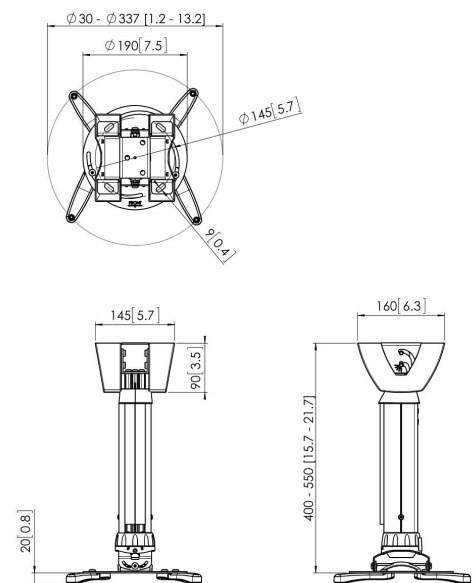

## PPC 1540 Projector Ceiling Mount (silver)

The PPC 1540 is a height adjustable projector mount specially designed for the latest generation of projectors weighing up to 20 kg. This projector interface is equipped with fine tune adjustability for precise alignment to the projection surface. Once aligned, the projector stays in position. Turning the unique friction ring will eliminate all play from the interface connections, making the mount a solid and very stable solution.

## PPC 1540 Projector Ceiling Mount (silver)

### Specifications

Article number (SKU)	7015404
Colour	Silver
EAN single box	8712285325083
TÜV certified	Yes
Tilt	Tilt up to 15°
Turn	Up to 360°
Guarantee	5 years
Max. weight load (kg/Lbs)	20 / 44.09
Fischer inside	Yes
Max. distance to ceiling (mm)	550
Min. distance to ceiling (mm)	400
Range (diameter)	30 - 337 mm
Roll	15