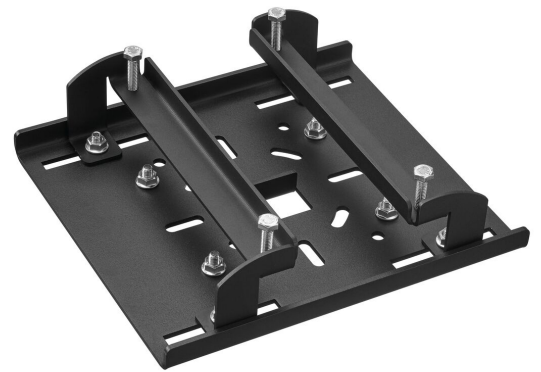

## PUA 9515 Girder H-Beam clamp 70-180 mm

The PUA 9515 is part of the modular Vogel's display/projector mounting system which enables you to easily create your own (H-beam/girder) mounting solutions for medium- to large-sized displays.

## PUA 9515 Girder H-Beam clamp 70-180 mm

# Specifications

Article number (SKU)	7295154
Colour	Black
EAN single box	8712285345166
TÜV certified	Yes
Guarantee	5 years
Max. weight load (kg/Lbs)	80 / 176.37
H-beam size	70-180 mm

VOGEL'S HOLDING BV (©)