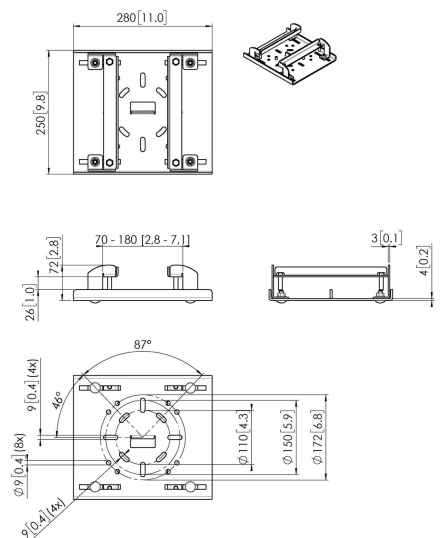

## PUA 9515 Girder H-Beam clamp 70-180 mm

The PUA 9515 is part of the modular Vogel's display/projector mounting system which enables you to easily create your own (H-beam/girder) mounting solutions for medium- to large-sized displays.

## PUA 9515 Girder H-Beam clamp 70-180 mm

# Specifications

Article number (SKU)	7295154
Colour	Black
EAN single box	8712285345166
TÜV certified	Yes
Guarantee	5 years
Max. weight load (kg/Lbs)	80 / 176.37
H-beam size	70-180 mm

VOGEL'S HOLDING BV (©)