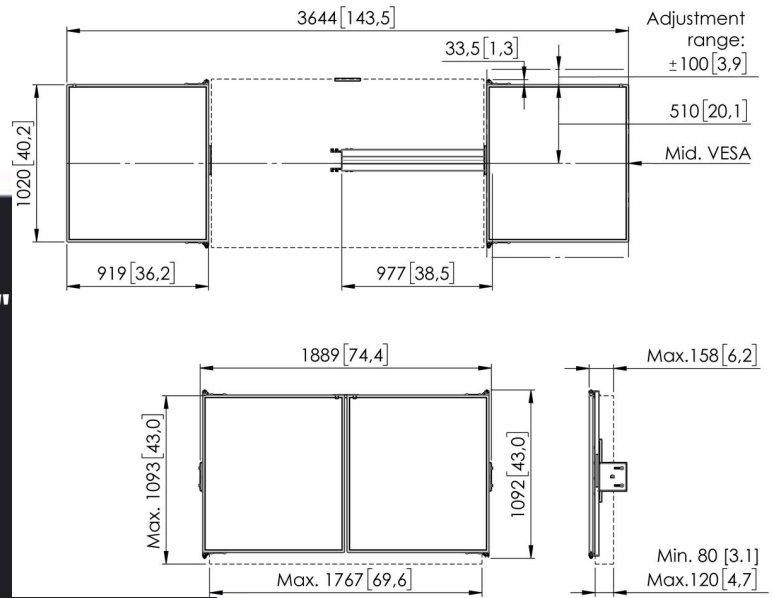

RISE WBS75 Whiteboard set for 75" displays

Article number (SKU): 7300750
Colour: White

Tender specifications

Article number (SKU): 7300750
Colour: White

Key Benefits

- 3 step installation in 20 minutes
- For mounting on the RISE floor-wall solutions
- For mounting on the RISE trolley, floor stand