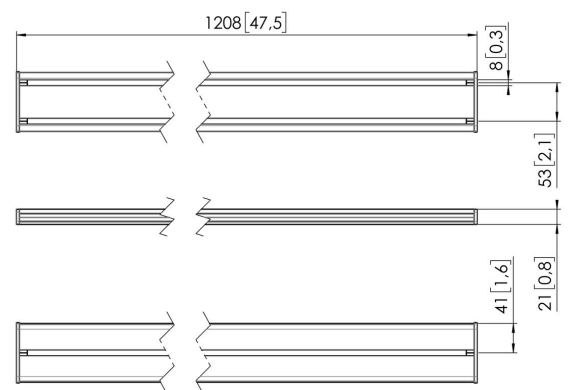

MOMO C412 Interface Bar Component, 120 cm (white)

Key Benefits

- Height Adjustable
- Suitable for one, two or a whole series of monitors
- Easy install
- Flexible modular system
- TÜV certified / 10-year guarantee

Build your ideal monitor arm The MOMO C412 Interface Bar Component, 120 cm, is part of MOMO Motion and Motion +. Specially designed for optimal monitor alignment. Endless possibilities Create a multi-monitor set-up with just a few components. Including both straight and angled positions. MOMO monitor arm accessories and components are installed using just one allen (hex) key, cleverly integrated into the product. So you'll always have the right tool at hand.

MOMO C412 Interface Bar Component, 120 cm (white)

Specifications

Article number (SKU)	7164121
Colour	White
EAN single box	8712285354601
Height	81
Length	1208
Depth	21
TÜV certified	Yes
Guarantee	10 years