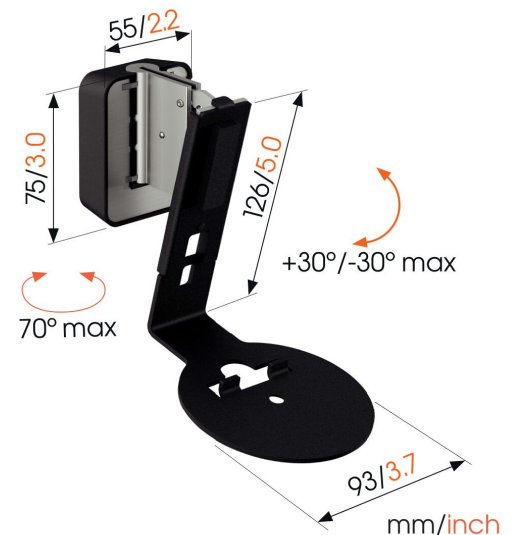

SWM 4111 Sonos speaker wall mount for Era 100 (black)

Key Benefits

- Get more out of your Sonos speakers
- Optimise your listening experience
- Install your speaker at any height
- Hang your speaker wall level with ease thanks to the built-in spirit level
- Visually appealing design

Optimise your listening experience with this speaker mount for Sonos Era 100 speakers

This speaker mount has been specially designed for wall mounting Sonos Era 100 speakers. With a swivel range of up to 70° and a 30° tilt range (upwards or downwards), the Vogel's speaker wall mount allows you to adjust your speakers to the perfect angle.

SWM 4111 Sonos speaker wall mount for Era 100 (black)

Specifications

Max. weight load (kg)	2
Max. weight load (Lbs)	4.41
Turn	Up to 70°
Tilt	Tilt -30°/+30°
Spirit level included	Yes
Speaker models	Sonos Era 100
Height	126
Width	93
Article number (SKU)	8151110
EAN single box	8712285371820
Colour	Black
Certifications	TÜV
TÜV certified	Yes
Guarantee	5 years