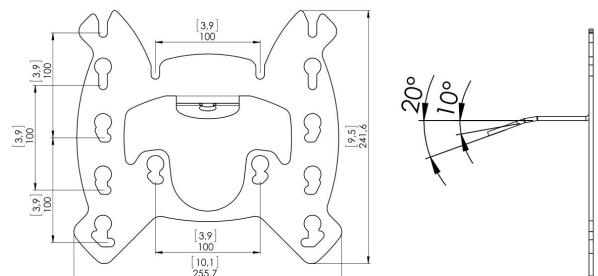

PFI 3035 Display Interface VESA 200x200/200x100

The PFI 3035 display interface is a part of the modular Connect-it system. This interface is suitable for VESA up to 200x200.

PFI 3035 Display Interface VESA 200x200/200x100

Specifications

Article number (SKU)	7230350
Colour	Black
EAN single box	8712285330803
TÜV certified	Yes
Tilt	Tilt up to 20°
Guarantee	5 years
Max. weight load (kg/Lbs)	30 / 66.14
Max. bolt size	M8
Max. height of interface (mm)	242
Max. width of interface (mm)	256
Max. screen size (inch)	42
Min. screen size (inch)	23