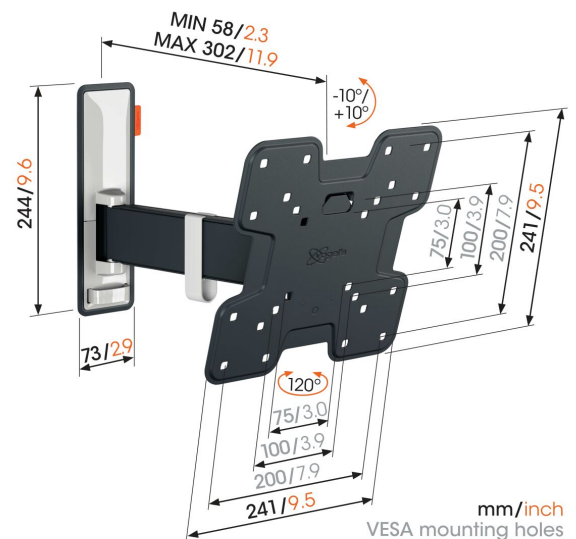

TVM 3222 Full-Motion TV Wall Mount

Key Benefits

- Smooth OneFinger™ Movement - Thanks to coated bearings and precision steel shafts
- Keep your TV always level (horizontally and vertically)
- Cable clip included: Guide your cables from TV to wall
- Effortless tilting - Avoid reflections and tilt up to -10° up to $+10^\circ$
- Smoothly turn your TV up to 120°

Stylish and safe: full-motion TV wall mount for TVs from 19 to 43 inches

Safety, design and viewing comfort go hand in hand with this stylish COMFORT Full-Motion TV wall mount. The wall mount is specially designed for intensive use. It is very sturdy and guarantees an optimal viewing experience. You can turn the wall mount up to 120° and tilt it 20° (10° forwards and backwards). The wall mount is suitable for TVs from 19 to 43 inches and weighing up to 15 kg.

TVM 3222 Full-Motion TV Wall Mount

Specifications

Article number (SKU)	3832220
Colour	Black
EAN single box	8712285355288
Product size	S
Height	241
Width	241
TÜV certified	Yes
Tilt	Tilt up to 20°
Turn	Motion (up to 120°)
Guarantee	10 years
Min. screen size (inch)	19
Max. screen size (inch)	43
Max. weight load (kg/Lbs)	15 / 33.07
Max. bolt size	M8
Max. height of interface (mm)	241
Max. width of interface (mm)	241
Cable management	Cable clip
Certifications	TÜV
Max. distance to the wall (mm / inch)	302 / 11.89
Max. horizontal hole pattern (mm)	200
Max. vertical hole pattern (mm)	200
Min. distance to the wall (mm / inch)	58 / 2.28
Min. horizontal hole pattern (mm)	75
Min. vertical hole pattern (mm)	75
Number of pivot points	2
Spirit level included	Yes
Universal or fixed hole pattern	Fixed