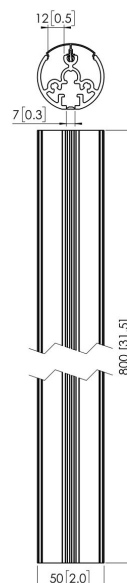

PUC 2108 Pole 800mm

Key Benefits

- Cable management
- Modular

The PUC 2108 is an 80 cm pole and is a part of the modular Connect-it system with which you can create your own ceiling solution for small- to medium-sized displays.

PUC 2108 Pole 800mm

Specifications

Back-to-back displays	False
Max. weight load (kg)	30
Max. weight load (Lbs)	66.14
Length	800
Article number (SKU)	7221084
EAN single box	8712285317149
Colour	Silver
Certifications	TAA TÜV
TÜV certified	Yes
Guarantee	5 years