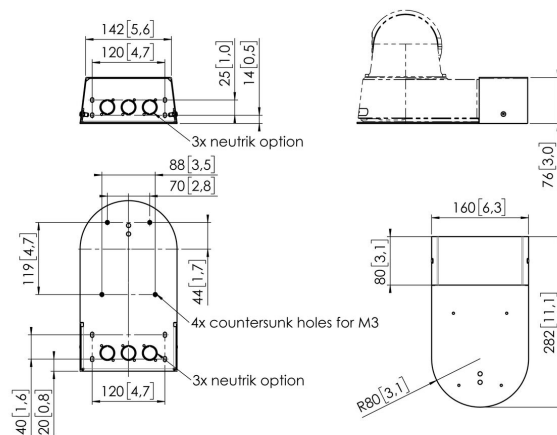

## PPA 911 Camera Mount Sony SRG A40 white

Camera Mount for Sony SRG-A40 and SRG-A12 TZ camera. This camera mount can be easily mounted on the wall and ceiling. Cables can be neatly hidden in the bracket.

## Specifications

Length	282
Height	76
Width	160
Article number (SKU)	7023044B
EAN single box	87 12285407680
Colour	White
Guarantee	5 years

VOGEL'S HOLDING BV (©)

All rights reserved.  
Subject to printing errors,  
technical and price  
amendments.