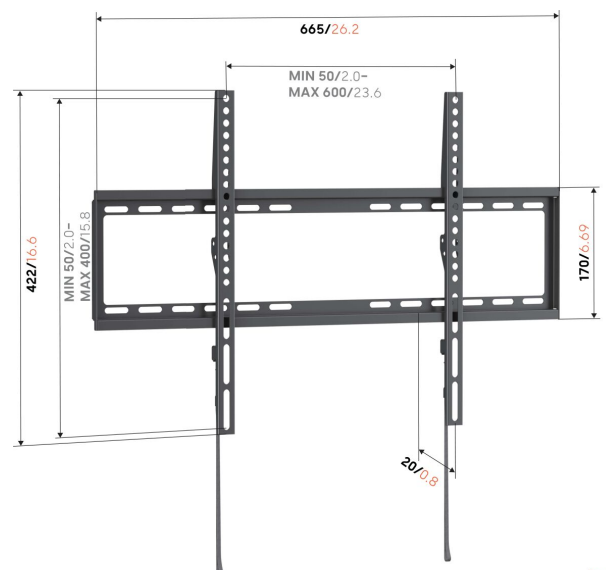

## UP 6003 Fixed TV Wall Mount L

### A great choice for large-sized TVs.

The UP 6005 Fixed TV Wall Mount makes installation quick and effortless. All necessary materials are included for both wall and TV mounting, so your setup is strong and secure in just three easy steps. Every Vogel's TV mount is tested extensively. Enjoy total peace of mind while watching your favorite movies at home.

mm/inch  
VESA mounting holes

# Specifications

Min. screen size (inch)	40
Max. screen size (inch)	80
Min. hole pattern	200mm x 200mm
Max. hole pattern	600mm x 400mm
Min. horizontal hole pattern (mm)	200
Max. horizontal hole pattern (mm)	600
Min. vertical hole pattern (mm)	200
Max. vertical hole pattern (mm)	400
Universal or fixed hole pattern	Universal
Max. height of interface (mm)	422
Max. width of interface (mm)	665
Max. weight load (kg)	55
Max. weight load (Lbs)	121.25
Spirit level included	No
Height	422
Width	665
Depth	20
Article number (SKU)	8460030
EAN single box	8712285417061
Colour	Black
Guarantee	5 years