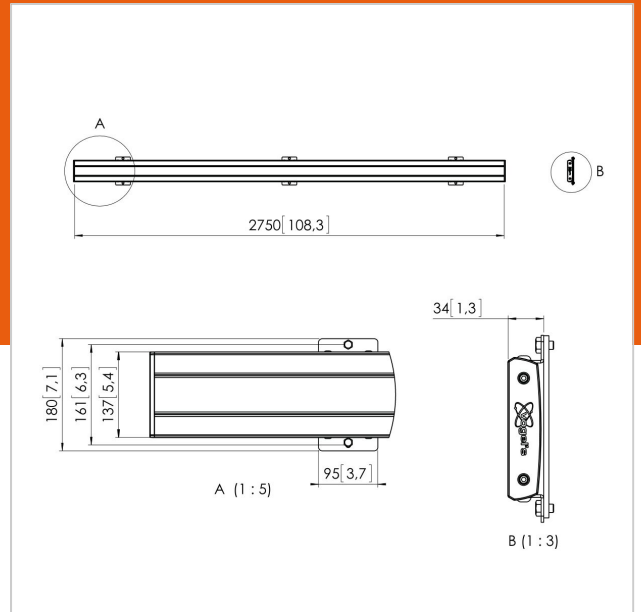

## PFB 3427 Display interface bar silver

Article number (SKU)  
Colour

7234274  
Silver

### Key Benefits

- Endlessly expandable
- Modular
- Quick and easy installation

The PFB 3427 interface bar is a part of the modular Connect-it system which can be used for ceiling, floor and wall mounting. The PFB 3427 with a length of 2700 mm is ideal for mounting multiple displays. The PFB 3427 can be used in combination with other interface bars of the PFB 34xx series by using the interface bar coupler (PFA 9104). The advantage of the modularity is that you create almost any desirable length without cutting.

## Specifications

Product type number	PFB 3427
Article number (SKU)	7234274
Colour	Silver
EAN single box	8712285330223
Width	2750
TÜV certified	Yes
Guarantee	5 years
Max. height of interface (mm)	180
Max. width of interface (mm)	2765
Fischer inside	Yes
Max. depth of interface (mm)	35
Max. horizontal hole pattern (mm)	2700
Max. weight load on pole (kg)	160
Max. weight load on wall (kg)	160
Min. horizontal hole pattern (mm)	100