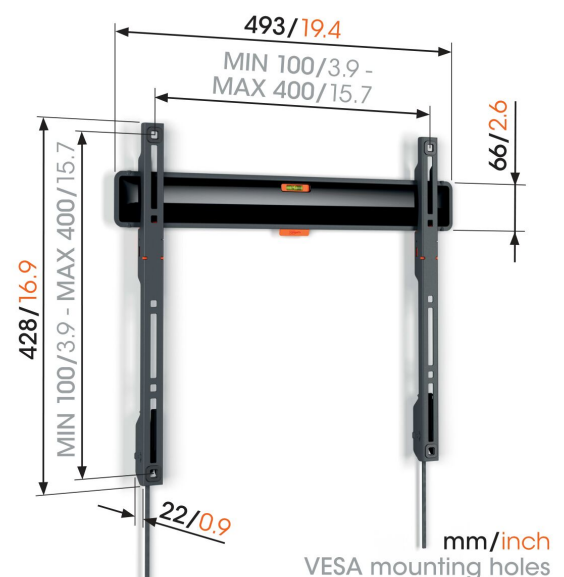

## TVM 3401 Fixed TV Wall Mount

### Stylish and safe: flat TV wall mount for TVs from 32 to 77 inches

Would you like to mount your flat screen TV stylishly and securely on the wall? With this COMFORT Fixed TV wall mount, you are choosing design and safety. The wall mount is suitable for mounting TVs from 32 to 77 inches and weighing up to 50 kg flat against the wall. The space between the TV and the wall is only 2.2 cm. COMFORT Fixed TV wall mounts cannot be turned or tilted. So, if you always sit directly in front of your TV, this is the perfect wall mount for you.

# Specifications

Article number (SKU)	3834010
Colour	Black
EAN single box	8712285349829
Product size	M
Height	428
Width	493
TÜV certified	Yes
Guarantee	10 years
Min. screen size (inch)	32
Max. screen size (inch)	77
Max. weight load (kg)	50
Min. hole pattern	100mm x 100mm
Max. hole pattern	400mm x 400mm
Max. bolt size	M8
Max. height of interface (mm)	428
Max. width of interface (mm)	493
Max. horizontal hole pattern (mm)	400
Max. vertical hole pattern (mm)	400
Min. distance to the wall (mm)	22
Service position	Yes
Spirit level included	Yes
Universal or fixed hole pattern	Universal