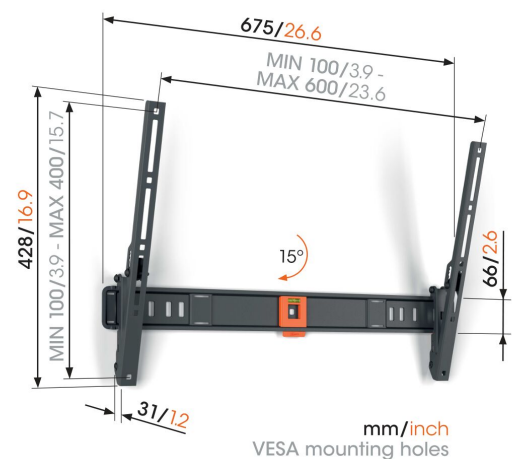

## TVM 1615 Tilting TV Wall Mount

### Key Benefits

- TiltGrip™: secure tilting at 5°, 10° or 15°
- SoffLock™: secure your TV simply
- Spirit level included

### Tilting TV wall mount for TVs from 40 to 77 inches

Want to hang your TV a bit higher on the wall and still enjoy watching it? This QUICK Tilt TV wall mount is exactly what you are looking for. You can install it extremely quickly and easily. In no more than 20 minutes, your TV is firmly in place. You can then tilt the TV 5°, 10° or 15° to set the ideal viewing angle. The TV wall mount is suitable for TVs from 40 to 77 inches and weighing up to 35 kg.

# Specifications

Article number (SKU)	1816150
Colour	Black
EAN single box	8712285353185
Product size	L
TÜV certified	Yes
Tilt	Tilt up to 15°
Guarantee	5 years
Min. screen size (inch)	40
Max. screen size (inch)	77
Max. weight load (kg)	35
Min. hole pattern	100mm x 100mm
Max. hole pattern	600mm x 400mm
Max. bolt size	M8
Max. height of interface (mm)	428
Max. width of interface (mm)	675
Max. horizontal hole pattern (mm)	600
Max. vertical hole pattern (mm)	400
Min. distance to the wall (mm)	31
Spirit level included	Yes
Universal or fixed hole pattern	Universal