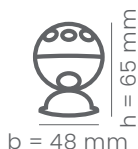

# Sense SE

plug & play

control  
from anywhere

expandable

<b>Type</b>	Motion sensor
<b>Detection range</b>	7 metres
<b>Detection angle</b>	110°
<b>Trigger delay</b>	± 3 seconds
<b>Battery life</b>	2500 motion triggers - 1 year @ 7 per day - 2 years @ 3 per day
<b>Standby lifetime</b>	5 years
<b>Wireless technology</b>	W-Fi 2.4 GHz
<b>Power</b>	Battery CR123A
<b>Standby current</b>	26 µA
<b>Dimensions</b>	65 x 48 x 48 mm