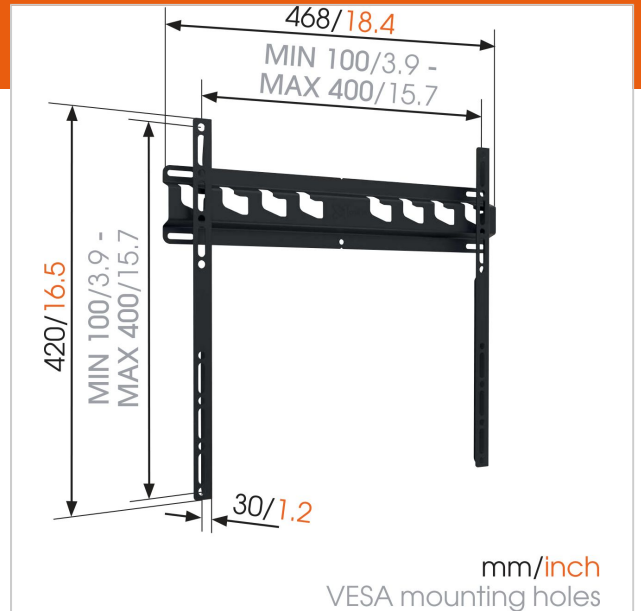

MA 3000 (A1) Fixed TV Wall Mount

Article number (SKU)
Colour

8553000
Black

Key Benefits

- Mount your TV only 3 cm from the wall
- Reliable quality for an affordable price

For TVs up to 55 inch (140 cm)

The MA3000 wall mount provides secure mounting for larger TVs, from 32 to 55 inch (82 to 140 cm). This solidly-built bracket can hold TVs up to 60 kg. Flat wall mounts for when space is at a premium A flat M-series wall mount is a great solution if you want to save the maximum amount of space. Enjoy your TV when you're watching it, and enjoy the extra space in your room when you're not.

The M-series: solid and straightforward wall mounting solutions

Protect your TV by mounting it securely to the wall with a Vogel's M-series TV bracket. This full range of wall brackets features solid, reliable build quality and is protecting your TV from accidental damage. The Vogel's M-series: safety first at an affordable price.

MA 3000 (A1) Fixed TV Wall Mount

www.vogels.com

VOGEL'S HOLDING BV 2019 (c) All rights reserved.
Subject to printing errors, technical and price amendments.
Date: 2019-02-13

Specifications

Product type number	MA3000-A1
Article number (SKU)	8553000
Colour	Black
EAN single box	8712285331329
Product size	M
TÜV certified	Yes
Guarantee	2 years
Min. screen size (inch)	32
Max. screen size (inch)	55
Max. weight load (kg)	60
Min. hole pattern	100mm x 100mm
Max. hole pattern	400mm x 400mm
Max. bolt size	M8
Max. height of interface (mm)	420
Max. width of interface (mm)	468
Min. distance to the wall (mm)	30
Product group	Tv mount flat
Universal or fixed hole pattern	Universal
Product line	M-series