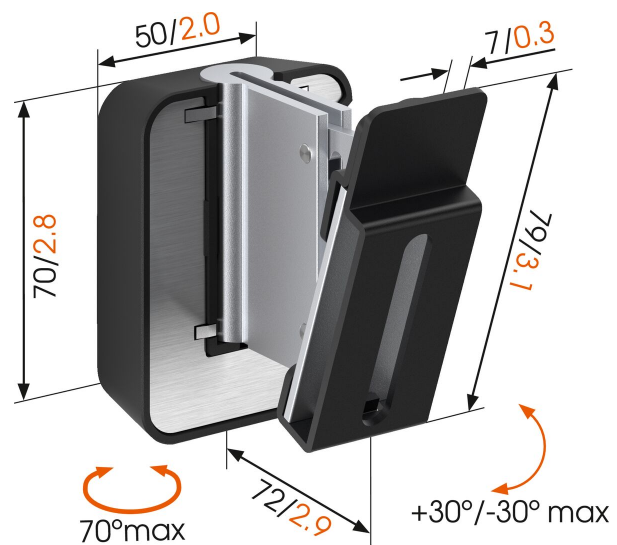

## SOUND 5201 Speaker Wall Mount for Denon HEOS 1 (black)

### Key Benefits

- Create the best listening position
- Easily adjust your speaker angle with one hand
- Extension power cord included
- Integrated spirit level

### Get more out of your Denon HEOS 1

Integrate your Denon HEOS 1 speaker seamlessly into your interior design by mounting it anywhere on your wall with the Vogel's SOUND 5201 wall mount. The mount can be placed high or low, out of sight or in plain view - the wide turn (70°) and tilt (30° up and down) capacity make sure that you can always angle your speaker to sound best. This low-profile speaker mount provides secure support for your Denon HEOS 1 and comes in black or white to match the colour of your speaker. Installing the mount perfectly straight is a breeze, thanks to the integrated spirit level.