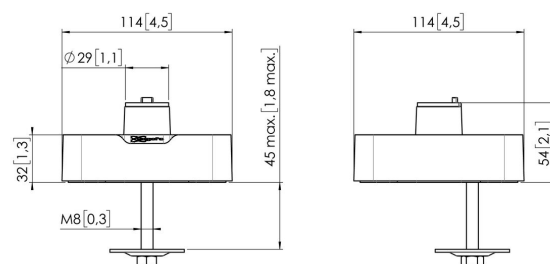

## MOMO C104 Base with Pivot Component (black)

### Største fordele

Build your ideal monitor arm The MOMO C 104 Base with Pivot Component is part of MOMO Motion and Motion+. Specially designed for desk mounting. Endless possibilities Create a multi-monitor set-up with just a few components. Including both straight and angled positions. MOMO monitor arm accessories and components are installed using just one allen (hex) key, cleverly integrated into the product. So you'll always have the right tool at hand.

# Specifikationer

Varenummer	7161040
Farve	Sort
EAN enkelt pakke	8712285354021
Højde	54
Bredde	114
Dybde	114
TÜV-certificeret	Ja
Garanti	10 år
	True

VOGEL'S HOLDING BV (©)

All rights reserved.  
Subject to printing errors,  
technical and price  
amendments.