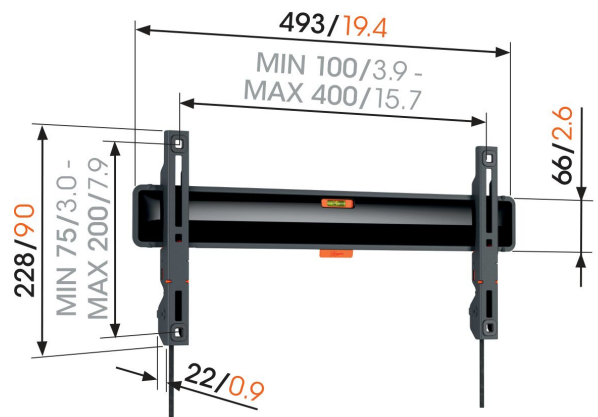

## TVM 3405 SP Fixed OLED TV Wall Mount

### Key Benefits

- Ideal for OLED TVs
- Like a painting: just 2.2 cm from the wall
- Lock your TV with a single click through ClickLoc™
- Protective TV patches - Protect the rear of your TV with soft protective patches
- Easy cable access

### Flat TV wall mount for OLED TVs from 32 to 77 inches - stylish and safe

Looking for a flat wall mount that's ideal for your OLED TV? This COMFORT Fixed TV wall mount with short strips is specially designed for OLED TVs that are thicker at the bottom than at the top. The solution if you want to mount your TV close to the wall with only 2.2 cm between TV and wall. If you don't need to turn or tilt the TV, this wall mount is perfect. OLED TVs from 32 to 77 inches in size and weighing up to 50 kg can be stylishly and safely mounted.

### Specifications

Article number (SKU)	3834050SP
Colour	Black
EAN single box	8712285360749
Product size	M OLED
Height	228
Width	493
TÜV certified	Yes
Guarantee	10 years
Min. screen size (inch)	32
Max. screen size (inch)	77
Min. hole pattern	100mm x 100mm
Max. hole pattern	400mm x 200mm
Max. bolt size	M8
Max. height of interface (mm)	228
Max. width of interface (mm)	493
Certifications	TÜV
Max. horizontal hole pattern (mm)	400
Max. vertical hole pattern (mm)	200
Min. horizontal hole pattern (mm)	100
Min. vertical hole pattern (mm)	100
Service position	Yes
Spirit level included	Yes
Universal or fixed hole pattern	Universal