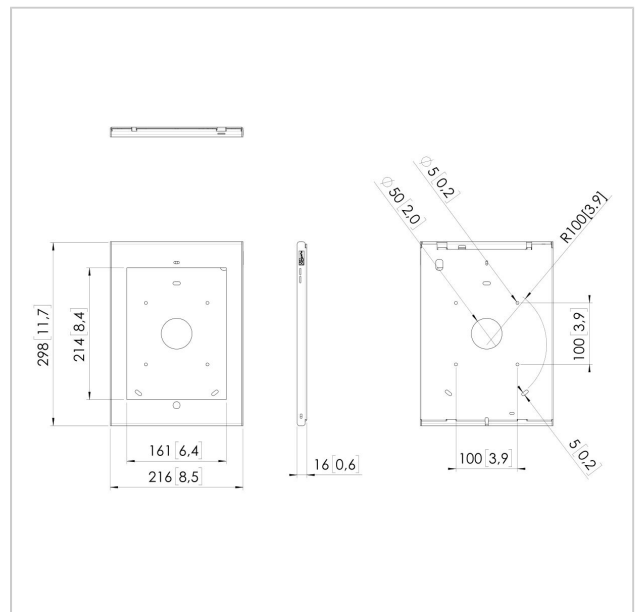

PTS 1227 TabLock for iPad Pro 10.5 (2018) & iPad Air 10.5

Article number (SKU)
Colour

7495364

Key Benefits

- Stylish high-end design
- Theft prevention

Made out of high quality aluminium and steel we designed a stylish and slim enclosure which protects the iPad in public environments. The Secure TabLock iPad enclosure can be mounted directly to the wall, or via de VESA 100x100 mm mounting holes to any Vogel's VESA compatible mounts. Quick and easy opening of the secure TabLock enclosure is possible thanks to the new unique locking mechanism using a key and lock. Vogel's Professional regularly develops new Tablocks, please check our website for the latest information.

Product type number	PTS 1227
Article number (SKU)	7495364
EAN single box	8712285338489
Height	298
Width	216
Depth	16
Guarantee	5 years
Desk options	Fixed table mount Fixed table stand Free-standing table stand
Lockable	True
Tablet Brand and Model(s)	Apple iPad Pro 10.5 inch
Tablet Home button Hidden or Accessible	Accessible