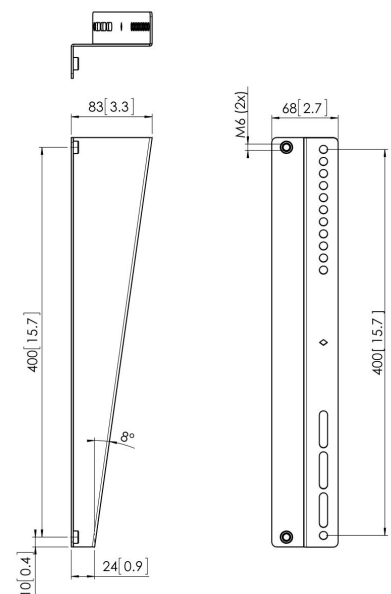

PFA 9122 Z-bracket PFS 3504

The PFA 9122 (set of 2) is a tilt accessory for the PFS 3504 interface display strips. This combination is ideal for digital menu boards.

PFA 9122 Z-bracket PFS 3504

Specifications

Max. weight load (kg)	80
Max. weight load (Lbs)	176.37
Tilt	Tilt up to 8°
Article number (SKU)	7291220
EAN single box	8712285328664
Colour	Black
Certifications	TAA
Guarantee	5 years

VOGEL'S HOLDING BV (©)