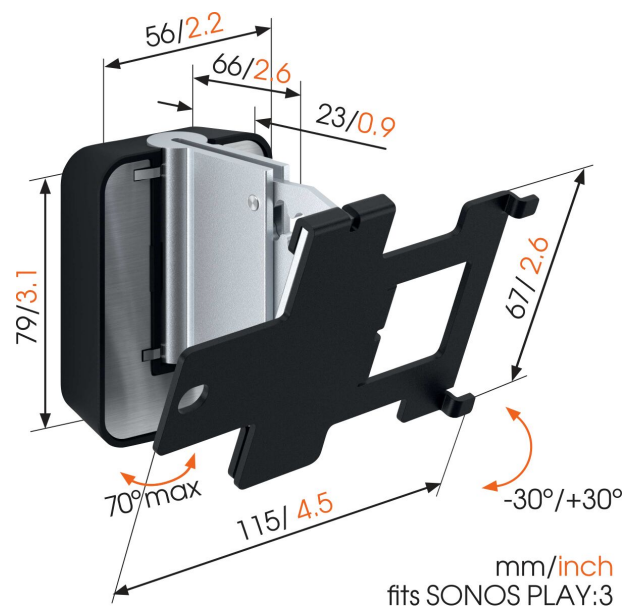

## SOUND 4203 Speaker Wall Mount for SONOS PLAY:3 (black)

### Key Benefits

- Can be positioned horizontally or vertically
- Create the best listening position
- Easily adjust your speaker angle with one hand
- Integrated spirit level

### Get more out of your Sonos PLAY:3

Integrate your Sonos PLAY:3 speaker seamlessly into your interior design by mounting it anywhere on your wall with the Vogel's SOUND 4203 wall mount. Mount your speaker vertically or horizontally, in any convenient spot - with the wide turn (70°) and tilt (30° up and down) capacity of the mount, you can always angle your speaker to provide the best acoustics. The low-profile wall mount provides secure support for your Sonos PLAY:3 and comes in black or white to match the colour of your speaker. Installing the mount perfectly straight is a breeze, thanks to the integrated spirit level.