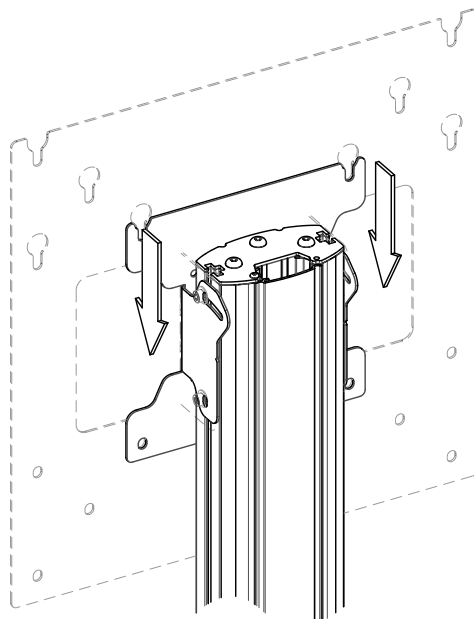

MOUNTING INSTRUCTIONS

MOUNTING INSTRUCTIONS

01

02