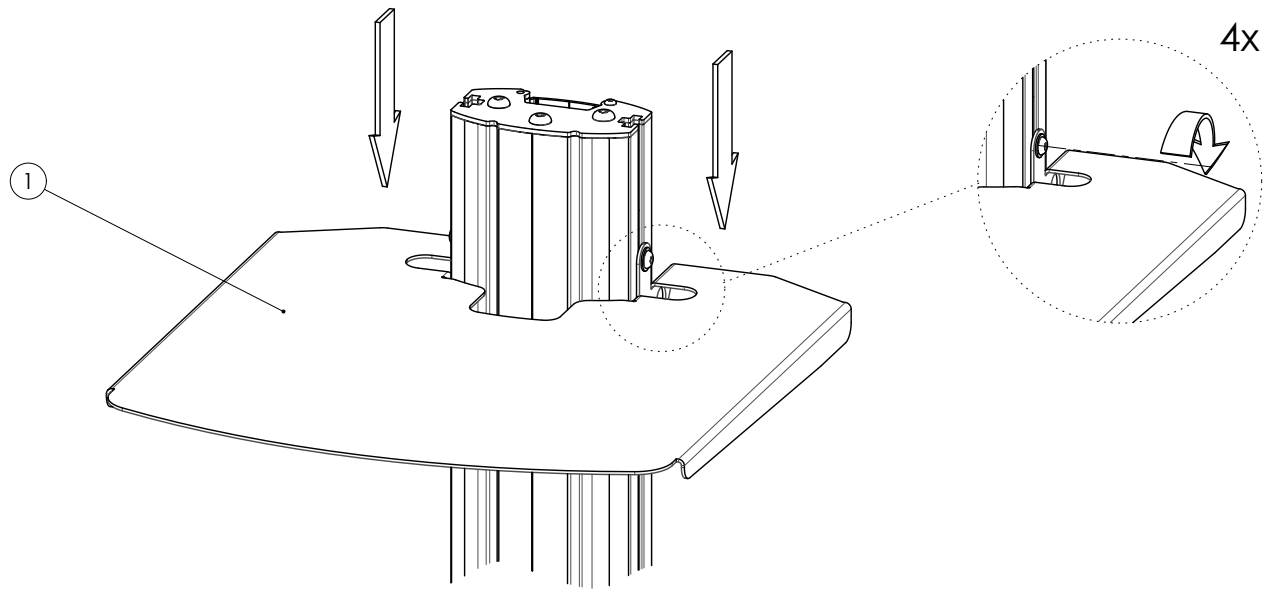

MOUNTING INSTRUCTIONS

MOUNTING INSTRUCTIONS

01

02