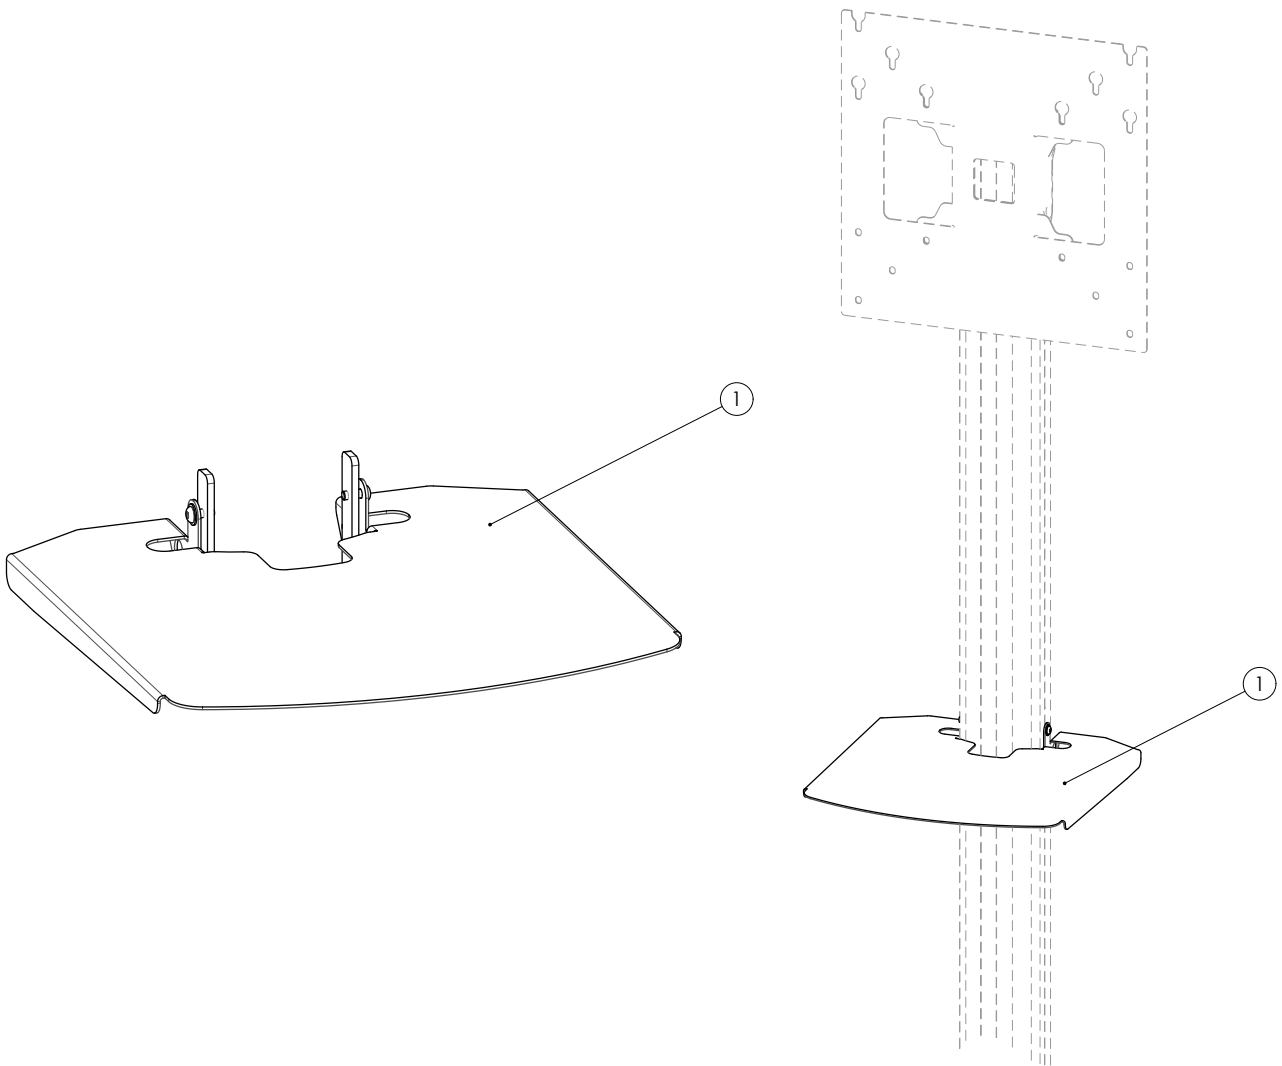

# MOUNTING INSTRUCTIONS

063.8100 Stand platform (light series) surface 386 x 310

# MOUNTING INSTRUCTIONS

## MOUNTING INSTRUCTIONS