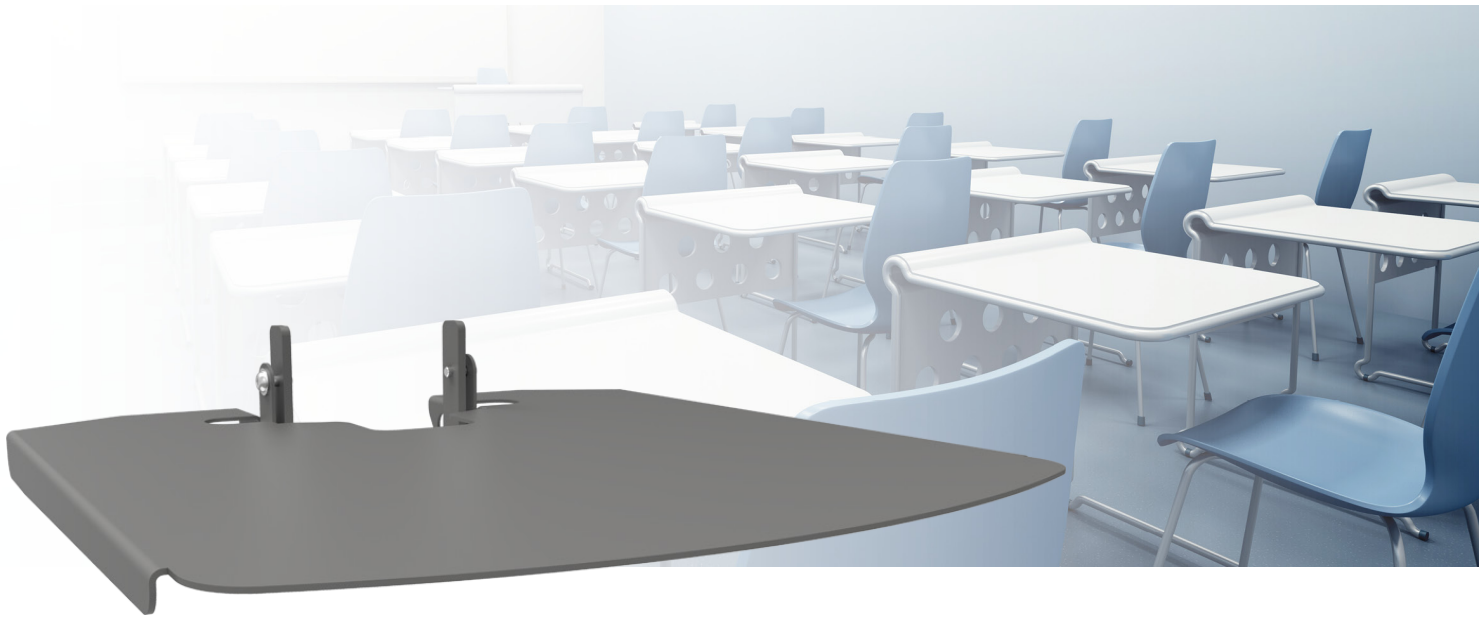

# MOUNTING INSTRUCTIONS

063.8100 Stand platform (light series) surface 386 x 310