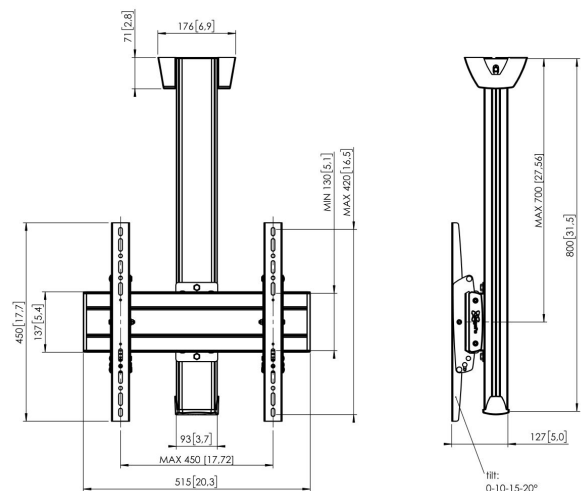

## C0844S Display Ceiling Mount fixed (silver)

### Ceiling mount kit C0844

Display size: Fitment: 400x400Max. load: 80 kg - 176 lbs Kit consists of: • 1x PUC 1060 Ceiling plate • 1x PUC 2508 Pole 80 cm • 1x PFB 3405 Interface bar • 1x PFS 3304 Interface display strips

# Specifications

Article number (SKU)	7950014
Colour	Silver
EAN single box	8712285332104
Length	800
Width	515
Depth	127
TÜV certified	Yes
Tilt	Tilt up to 20°
Guarantee	5 years
Max. weight load (kg/Lbs)	80 / 176.37
Min. hole pattern	100mm x 100mm
Max. hole pattern	450mm x 420mm
Max. bolt size	M8
Max. height of interface (mm)	450
Max. width of interface (mm)	515
Autolock	True
Ceiling types	Flat ceiling
Fischer inside	Yes
Max. distance to ceiling - center display (mm)	700
Max. horizontal hole pattern (mm)	450
Max. screen size (Inch)	65
Max. vertical hole pattern (mm)	420
Min. horizontal hole pattern (mm)	100
Min. vertical hole pattern (mm)	100
Universal or fixed hole pattern	Universal