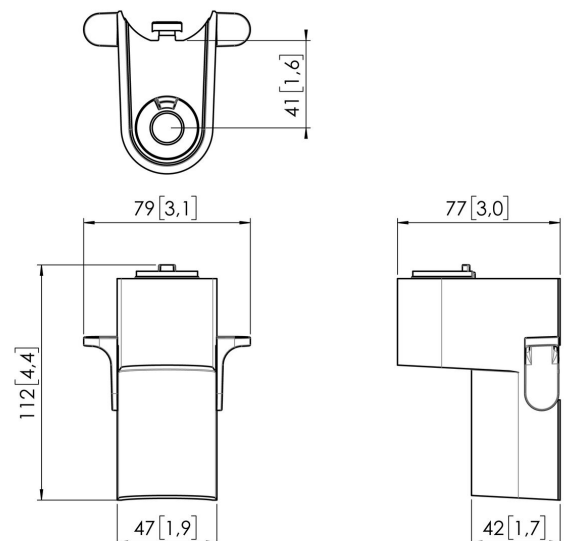

MOMO C201 Pole Clamp Component, Motion (black)

Største fordele

Build your ideal monitor arm The MOMO C201 Pole Clamp Component is part of MOMO Motion and Motion+. Specially designed for pole mounting. Endless possibilities Create a multi-monitor set-up with just a few components. Including both straight and angled positions. MOMO monitor arm accessories and components are installed using just one allen (hex) key, cleverly integrated into the product. So you'll always have the right tool at hand.

MOMO C201 Pole Clamp Component, Motion (black)

Specifikationer

Varenummer	7162010
Farve	Sort
EAN enkelt pakke	8712285354144
Højde	112
Bredde	79
Dybde	77
TÜV-certificeret	Ja
Garanti	10 år
	True

VOGEL'S HOLDING BV (©)