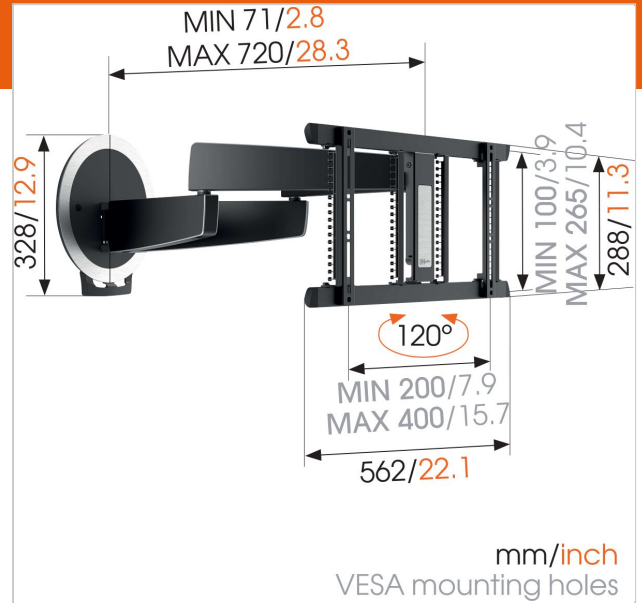

Add automatic movement to turn your OLED TV

Discover the specific qualities of the electronic full motion OLED TV wall mount, the OLED MotionMount (NEXT 7356). OLED TVs are thin and fragile. That's why Vogel's developed an electronic full motion OLED wall mount ideal for OLED TVs. This electronic TV wall mount automatically turns towards you, up to 120 degrees, wherever you sit in the room and it is suitable for 40-65 inch (100-165 cm) TVs with a maximum weight of 30 kg. As soon as you switch on your TV, the MotionMount moves to your preset viewing position in one smooth movement. When you turn off the TV, the OLED TV and the MotionMount gracefully move back against the wall. With this wall mount, you never need to touch your fragile OLED screen again. Even mounting and installing the OLED MotionMount is really simple. Everything is plug & play: put the plug in the socket and everything works!

Everyone can set their own viewing position

You can gain access to additional options using the smartphone/tablet app that is available free of charge in the App Store and Google Play Store. The app allows you to set one or more viewing positions for everyone in the house, up to a maximum of ten. Your OLED TV glides to the left or the right, forwards or backwards with the greatest of ease! Specially designed adapter This wall mount has been designed to fit the back of your screen perfectly. TVs can be fitted to mounts by means of a hole pattern (otherwise known as a VESA pattern) on the back. This hole pattern is positioned on the back of the screen on most OLED TVs. Our adapter is so designed that it fits this special pattern perfectly. A lot of thought has also gone into concealing the cables, particularly at the back of the TV, so that your OLED television will be even more of an eye-catcher in your home.