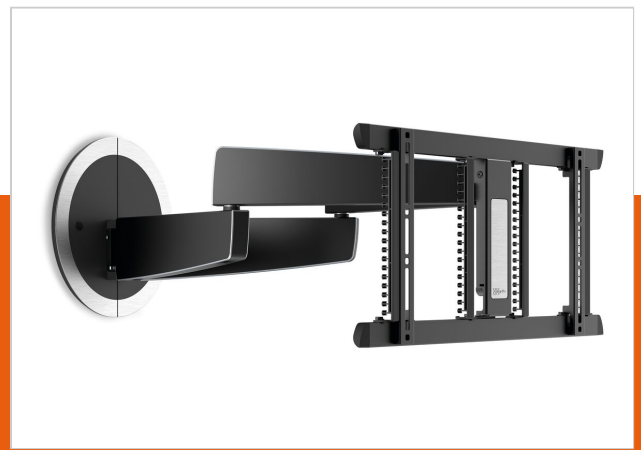

MotionMount (NEXT 7356) Full-Motion Motorised TV Wall Mount ideal for OLED TVs

Article number (SKU)
Colour

8738170
Black

Key Benefits

- Ideal for LG OLED TVs
- The viewing position can be adjusted at any moment, manually or with the app
- Turns automatically when the TV is switched on and off
- Up to 10 pre-programmable positions (via app)
- Easily mounted: plug & play

Add automatic movement to turn your OLED TV

Discover the specific qualities of the electronic full motion OLED TV wall mount, the OLED MotionMount (NEXT 7356). OLED TVs are thin and fragile. That's why Vogel's developed an electronic full motion OLED wall mount ideal for OLED TVs. This electronic TV wall mount automatically turns towards you, up to 120 degrees, wherever you sit in the room and it is suitable for 40-65 inch (100-165 cm) TVs with a maximum weight of 30 kg. As soon as you switch on your TV, the MotionMount moves to your preset viewing position in one smooth movement. When you turn off the TV, the OLED TV and the MotionMount gracefully move back against the wall. With this wall mount, you never need to touch your fragile OLED screen again. Even mounting and installing the OLED MotionMount is really simple. Everything is plug & play: put the plug in the socket and everything works!

Everyone can set their own viewing position