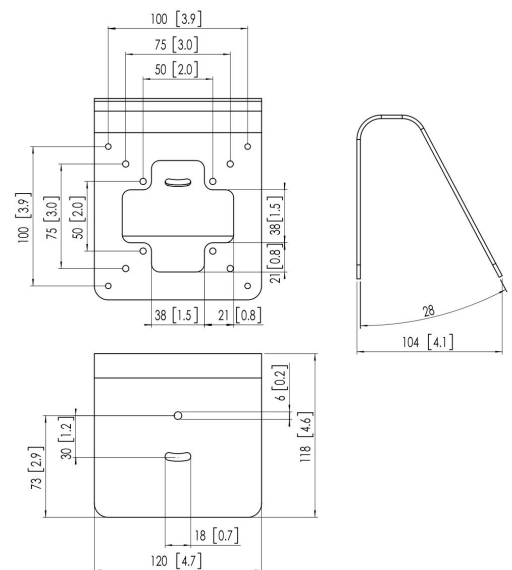

PTA 3103 Tablet Wall/Table Mount

PTA 3103 is a table or wall mount designed to be used in combination with the Vogel's PTS secure tablet enclosures (TabLock).

PTA 3103 Tablet Wall/Table Mount

Specifications

Article number (SKU)	7493130
Colour	Black
EAN single box	8712285335242
TÜV certified	Yes
Guarantee	5 years
Max. weight load (kg/Lbs)	10 / 22.05
Max. height of interface (mm)	120
Max. width of interface (mm)	120
Desk options	Fixed table mount
Max. depth of interface (mm)	105
Max. screen size (inch)	26
Min. screen size (inch)	7
Universal or fixed hole pattern	Fixed