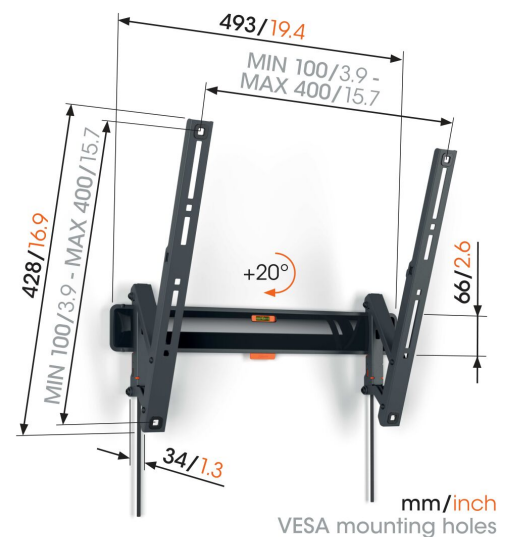

## TVM 3415 Tilting TV Wall Mount

### Stylish and safe: tilting TV wall mount for TVs from 32 to 65 inches

The COMFORT Tilt TV wall mount is ideal if you want to mount your TV a bit higher on the wall, for example in your bedroom. Your TV is mounted stylishly and safely. And you can tilt the screen up to 20° to create a comfortable viewing angle. The TV wall mount is suitable for TVs from 32 to 65 inches and weighing up to 25 kg.

# Specifications

|                                   |                |
|-----------------------------------|----------------|
| Article number (SKU)              | 3834150        |
| Colour                            | Black          |
| EAN single box                    | 8712285347740  |
| Product size                      | M              |
| Height                            | 428            |
| Width                             | 493            |
| TÜV certified                     | Yes            |
| Tilt                              | Tilt up to 20° |
| Guarantee                         | 10 years       |
| Min. screen size (inch)           | 32             |
| Max. screen size (inch)           | 65             |
| Max. weight load (kg)             | 25             |
| Min. hole pattern                 | 100mm x 100mm  |
| Max. hole pattern                 | 400mm x 400mm  |
| Max. bolt size                    | M8             |
| Max. height of interface (mm)     | 428            |
| Max. width of interface (mm)      | 493            |
| Max. horizontal hole pattern (mm) | 400            |
| Max. vertical hole pattern (mm)   | 400            |
| Min. distance to the wall (mm)    | 34             |
| Spirit level included             | Yes            |
| Universal or fixed hole pattern   | Universal      |