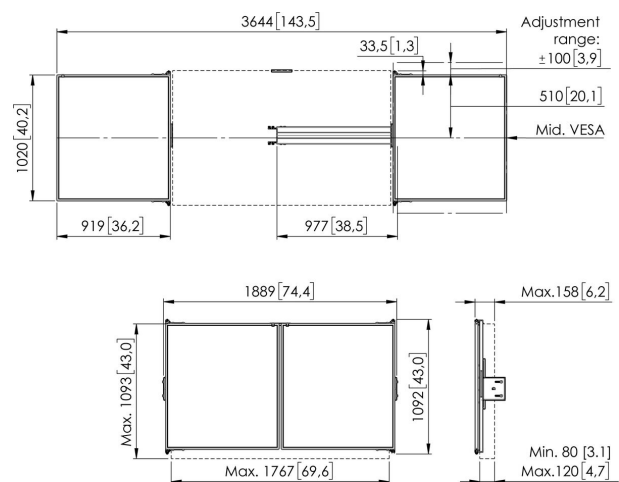

RISE WBS75 Whiteboard set for 75" displays

Key Benefits

- 3 step installation in 20 minutes
- For mounting on the RISE floor-wall solutions
- For mounting on the RISE trolley, floor stand

Whiteboard set for 75" screens The RISE WBS75 whiteboard set is a universal system, suitable for all types of 75" (interactive) displays. This accessory allows you to mount a whiteboard to the left and right of your 75" screen. The enamelled steel boards are attached top and bottom on a Vogel hinge, which retains friction and writing stability even after frequent use. Nonetheless, should the friction become less than desired over time, the hinge can easily be adjusted.

RISE WBS75 Whiteboard set for 75" displays

Specifications

Min. screen size (inch)	75
Max. screen size (inch)	75
Bracket Interface	Yes
Mounting System	Including
Adjustable depth	Yes
Adjustable height	Yes
Lockable	True
Height	1020
Width	3644
Article number (SKU)	7300750
EAN single box	8712285410529
Colour	White
Certifications	TÜV 5
TÜV certified	No
Guarantee	5 years
Guarantee enamel steel boards	25 years