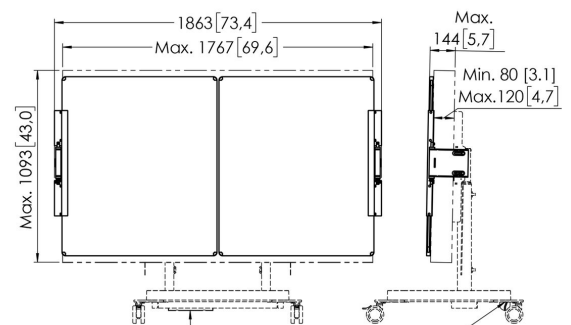

RISE A227 Whiteboard Set 75" RISE 5xxx

Key Benefits

- Complete your RISE Display lift with handy accessories
- For mounting on the RISE trolley, floor stand
- Quick and easy installation
- TÜV-5 certified

Whiteboard Set for 75"

This RISE A227 Whiteboard Set 75" is custom made for the Vogel's RISE motorized display lift trolley or floor stand. With this accessory, you can mount a whiteboard to the left and right of a 75-inch display. Added counterweights ensure a safe installation and use. The enamel steel boards feature hinges developed by Vogel's. As a result, the whiteboards do not spontaneously open, even after frequent use. Easy to install. The adjustable hinges on this accessory set allow you to vary the depth, height and width so that the whiteboards always fit the display, whatever display you are using.

RISE A227 Whiteboard Set 75" RISE 5xxx

Specifications

Min. screen size (inch)	75
Max. screen size (inch)	75
Tilt	Tilt -4°/+4°
Adjustable depth	Yes
Adjustable height	Yes
Height	1020
Width	3627
Depth	142
Article number (SKU)	7302270
EAN single box	8712285358920
Colour	White
Certifications	TAA TÜV
TÜV certified	Yes
Guarantee	5 years
Guarantee enamel steel boards	25 years