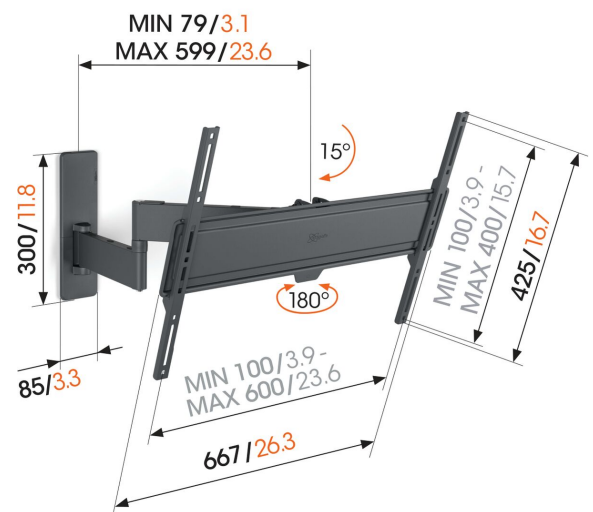

TVM 1648 Full-Motion TV Wall Mount

Key Benefits

- Turn your TV up to 180° thanks to long arms of 60 cm
- Secure tilting up to 15°
- Easy to level, even after installation
- Cable straps included
- Free spirit level included

Extreme full-motion TV wall mount for TVs from 40 to 77 inches

The QUICK Full-Motion+ TV wall mount can be turned up to 180° and tilted up to 15°. This means that you can enjoy your TV from virtually anywhere in the room. What's more, this TV wall mount takes less than 30 minutes to install. The QUICK Full-Motion+ TV wall mount is suitable for TVs from 40 to 77 inches and weighing up to 35 kg.

mm/inch
VESA mounting holes

TVM 1648 Full-Motion TV Wall Mount

Specifications

Article number (SKU)	1816480
Colour	Black
EAN single box	8712285356605
Product size	L
TÜV certified	Yes
Tilt	Tilt up to 15°
Turn	Full motion (up to 180°)
Guarantee	5 years
Min. screen size (inch)	40
Max. screen size (inch)	77
Max. weight load (kg/Lbs)	35 / 77.16
Min. hole pattern	100mm x 100mm
Max. hole pattern	600mm x 400mm
Max. bolt size	M8
Max. height of interface (mm)	428
Max. width of interface (mm)	667
Cable management	Cable straps
Certifications	TÜV
Max. distance to the wall (mm / inch)	599 / 23.58
Max. horizontal hole pattern (mm)	600
Max. vertical hole pattern (mm)	400
Min. distance to the wall (mm / inch)	79 / 3.11
Min. horizontal hole pattern (mm)	100
Min. vertical hole pattern (mm)	100
Number of pivot points	3
Spirit level included	Yes
Universal or fixed hole pattern	Universal