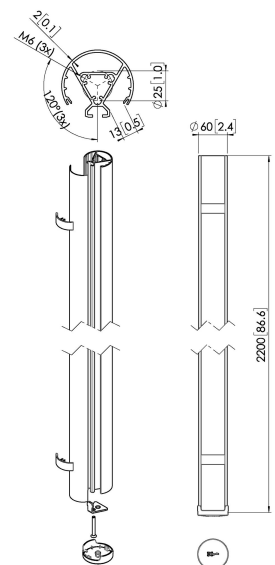

PUC 2422 Pole 220 cm (silver)

Key Benefits

- Stylish high-end design
- Modular components
- Cable management
- Also suitable for sloped ceilings
- Easy install

The PUC 2422 is an 220 cm pole and is a part of the modular Connect-it system with which you can create your own ceiling solution for small- to medium-sized displays.

PUC 2422 Pole 220 cm (silver)

Specifications

Article number (SKU)	7224224
Colour	Silver
EAN single box	8712285344527
Length	2200
Width	60
TÜV certified	Yes
Guarantee	5 years
Max. weight load (kg)	40
Back-to-back displays	False