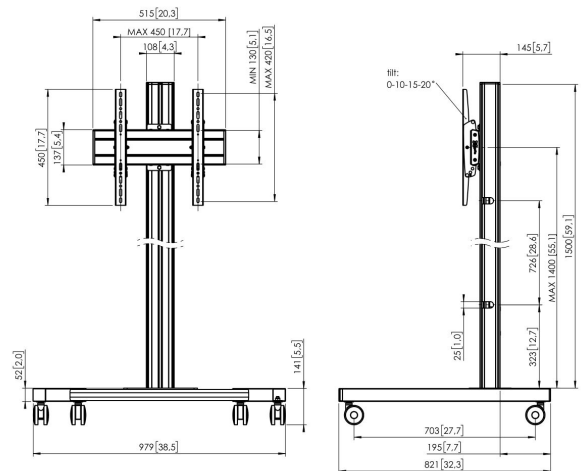

T1544B Display Trolley

Trolley kit T1544

Display size: Fitment: 400x400Max. load: 80 kg - 176 lbs Kit consists of: • 1x PFT 8520 Trolley frame • 1x PUC 2715 Pole 150 cm • 1x PFB 3405 Interface bar • 1x PFS 3304 Interface display strips

T1544B Display Trolley <65" (black)

Specifications

Article number (SKU)	7953010
Colour	Black
EAN single box	8712285332982
Height	1641
Width	979
Depth	821
TÜV certified	Yes
Tilt	Tilt up to 20°
Guarantee	5 years
Max. weight load (kg/Lbs)	80 / 176.37
Max. bolt size	M8
Max. height of interface (mm)	450
Max. width of interface (mm)	515
Max. distance to floor - center display (mm)	1541
Max. horizontal hole pattern (mm)	450
Max. screen size (inch)	65
Max. vertical hole pattern (mm)	420
Min. horizontal hole pattern (mm)	100
Min. vertical hole pattern (mm)	100
Universal or fixed hole pattern	Fixed