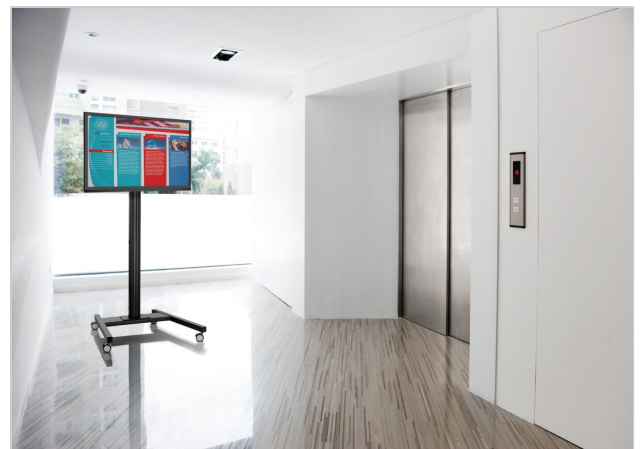

T1544B Trolley

Article number (SKU) 7953010
 Colour Black

Key Benefits

- Stylish high-end design
- Cable management
- Quick and easy installation

Trolley kit T1544

Display size: Fitment: 400x400Max. load: 80 kg - 176 lbs Kit consists of: • 1x PFT 8520 Trolley frame • 1x PUC 2715 Pole 150 cm • 1x PFB 3405 Interface bar • 1x PFS 3304 Interface display strips

T1544B Trolley

www.vogels.com

VOGEL'S HOLDING BV 2019 (c) All rights reserved.
Subject to printing errors, technical and price amendments.
Date:2020-08-26

Specifications

Product type number	T1544
Article number (SKU)	7953010
Colour	Black
EAN single box	8712285332982
Height	1641
Width	979
Depth	821
TÜV certified	Yes
Tilt	Tilt up to 20°
Guarantee	5 years
Max. weight load (kg)	80
Max. bolt size	M8
Max. height of interface (mm)	450
Max. width of interface (mm)	515
Max. distance to floor - center display (mm)	1541
Max. horizontal hole pattern (mm)	450
Max. screen size (inch)	65
Max. vertical hole pattern (mm)	420
Min. horizontal hole pattern (mm)	100
Min. vertical hole pattern (mm)	100
Universal or fixed hole pattern	Fixed