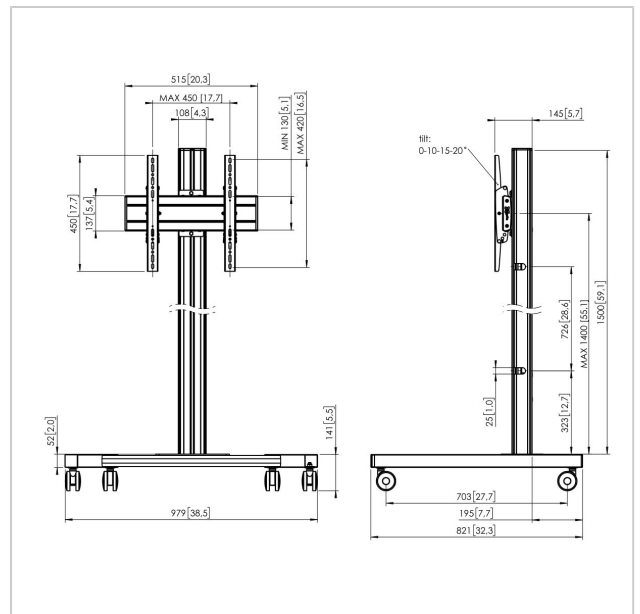

T1544B Trolley

Article number (SKU) 7953010
 Colour Black

Key Benefits

- Stylish high-end design
- Cable management
- Quick and easy installation

Trolley kit T1544

Display size: Fitment: 400x400Max. load: 80 kg - 176 lbs Kit consists of: • 1x PFT 8520 Trolley frame • 1x PUC 2715 Pole 150 cm • 1x PFB 3405 Interface bar • 1x PFS 3304 Interface display strips

T1544B Trolley

www.vogels.com

VOGEL'S HOLDING BV 2019 (c) All rights reserved.
Subject to printing errors, technical and price amendments.
Date:2020-08-26

Specifications

Product type number	T1544
Article number (SKU)	7953010
Colour	Black
EAN single box	8712285332982
Height	1641
Width	979
Depth	821
TÜV certified	Yes
Tilt	Tilt up to 20°
Guarantee	5 years
Max. weight load (kg)	80
Max. bolt size	M8
Max. height of interface (mm)	450
Max. width of interface (mm)	515
Max. distance to floor - center display (mm)	1541
Max. horizontal hole pattern (mm)	450
Max. screen size (inch)	65
Max. vertical hole pattern (mm)	420
Min. horizontal hole pattern (mm)	100
Min. vertical hole pattern (mm)	100
Universal or fixed hole pattern	Fixed