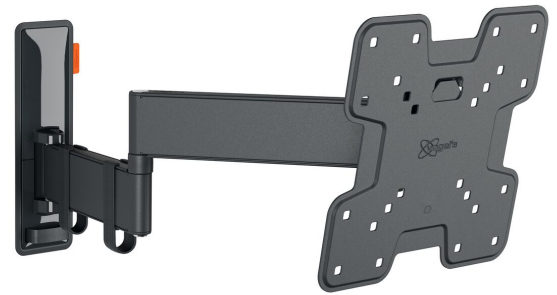

TVM 3241 Full-Motion TV Wall Mount (black)

Key Benefits

- Smooth OneFinger™ Movement - Thanks to coated bearings and precision steel shafts
- Keep your TV always level (horizontally and vertically)
- Cable clips included: Guide your cables from TV to wall
- Effortless tilting - Avoid reflections and tilt up to -10° up to 10°
- Turn your TV up to 180° thanks to long arms of 49 cm

Stylish and safe: full-motion TV wall mount for TVs from 19 to 43 inches

With this stylish COMFORT Full-Motion+ TV wall mount, you are choosing safety, design and optimal viewing comfort. The wall mount is very robust and can withstand intensive use. Because the wall mount can rotate up to 180° , you can enjoy your TV from any angle in the room. Tilting is possible up to an angle of 20° (10° forwards and backwards). The wall mount is suitable for TVs from 19 to 43 inches and weighing up to 15 kg.

TVM 3241 Full-Motion TV Wall Mount (black)

Specifications

Article number (SKU)	3832410
Colour	Black
EAN single box	8712285349706
Product size	S
Height	241
Width	241
TÜV certified	Yes
Tilt	Tilt up to 20°
Turn	Up to 180°
Guarantee	10 years
Min. screen size (inch)	19
Max. screen size (inch)	43
Max. weight load (kg)	15
Max. bolt size	M8
Max. height of interface (mm)	241
Max. width of interface (mm)	241
Cable management	Cable clips
Max. distance to the wall (mm)	493
Max. horizontal hole pattern (mm)	200
Max. vertical hole pattern (mm)	200
Min. distance to the wall (mm)	65
Min. horizontal hole pattern (mm)	75
Min. vertical hole pattern (mm)	75
Number of pivot points	3
Spirit level included	Yes
Universal or fixed hole pattern	Fixed