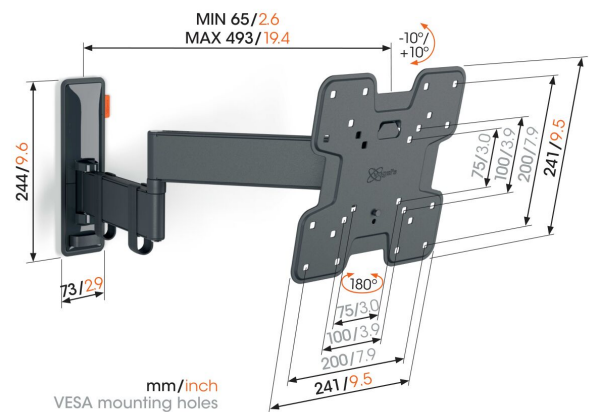

TVM 3241 Full-Motion TV Wall Mount (black)

Key Benefits

- Smooth OneFinger™ Movement - Thanks to coated bearings and precision steel shafts
- Keep your TV always level (horizontally and vertically)
- Cable clips included: Guide your cables from TV to wall
- Effortless tilting - Avoid reflections and tilt up to -10° up to 10°
- Turn your TV up to 180° thanks to long arms of 49 cm

Stylish and safe: full-motion TV wall mount for TVs from 19 to 43 inches

With this stylish COMFORT Full-Motion+ TV wall mount, you are choosing safety, design and optimal viewing comfort. The wall mount is very robust and can withstand intensive use. Because the wall mount can rotate up to 180° , you can enjoy your TV from any angle in the room. Tilting is possible up to an angle of 20° (10° forwards and backwards). The wall mount is suitable for TVs from 19 to 43 inches and weighing up to 15 kg.

TVM 3241 Full-Motion TV Wall Mount (black)

Specifications

Article number (SKU)	3832410
Colour	Black
EAN single box	8712285349706
Product size	S
Height	241
Width	241
TÜV certified	Yes
Tilt	Tilt up to 20°
Turn	Up to 180°
Guarantee	10 years
Min. screen size (inch)	19
Max. screen size (inch)	43
Max. weight load (kg)	15
Max. bolt size	M8
Max. height of interface (mm)	241
Max. width of interface (mm)	241
Cable management	Cable clips
Max. distance to the wall (mm)	493
Max. horizontal hole pattern (mm)	200
Max. vertical hole pattern (mm)	200
Min. distance to the wall (mm)	65
Min. horizontal hole pattern (mm)	75
Min. vertical hole pattern (mm)	75
Number of pivot points	3
Spirit level included	Yes
Universal or fixed hole pattern	Fixed