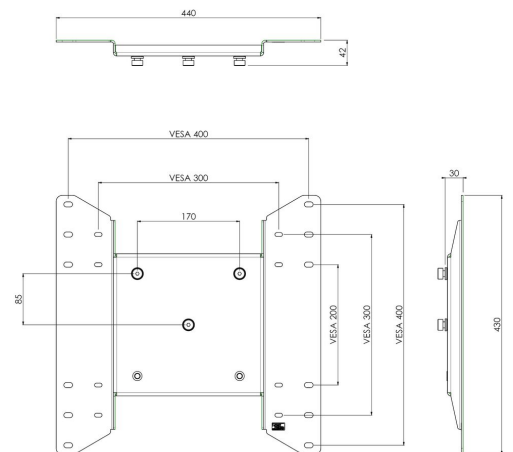

S063.0310 Display Mount

Discover the convenience of our display mount, equipped with an efficient three-point coupling for quick mounting. This mount is the ideal choice for a reliable and easy installation of your display, where ease of use and sturdiness are key.

Smart
metals
MOUNTING SOLUTIONS

S063.0310 Display Mount

Specifications

Max. weight load (kg)	80
Max. weight load (Lbs)	176.37
Orientation	Landscape / Portrait
Depth	42
Article number (SKU)	S063.0310
EAN single box	8718868872449
Colour	Black
Guarantee	5 years