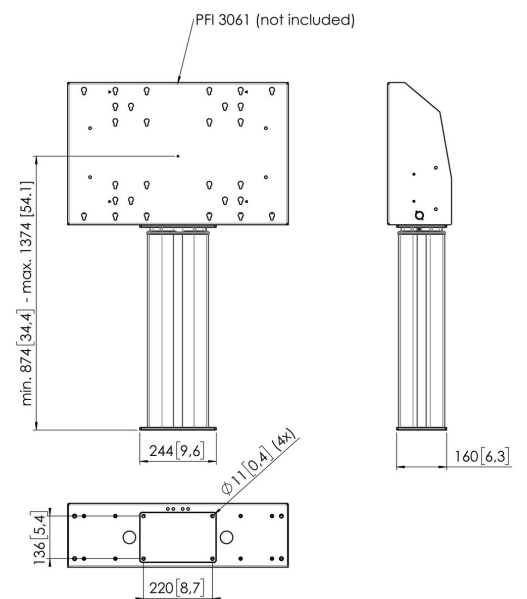

PFFE 7105 Motorized display lift 50 cm

The Vogel's PFFE 7105 display lift is ideal for situations where a low built-in height is required, such as preschool and middle school classrooms.

PFFE 7105 Motorized display lift 50 cm

Specifications

Article number (SKU)	7371054
Colour	Silver
EAN single box	8712285342981
Guarantee	5 years
Min. screen size (inch)	49
Max. screen size (inch)	88
Max. weight load (kg/Lbs)	135 / 297.62
Max. distance to floor - center display (mm)	1374
Min. distance to floor - center display (mm)	874
Motorized	Yes
Remote controlled	Yes
Height adjustment (mm)	500