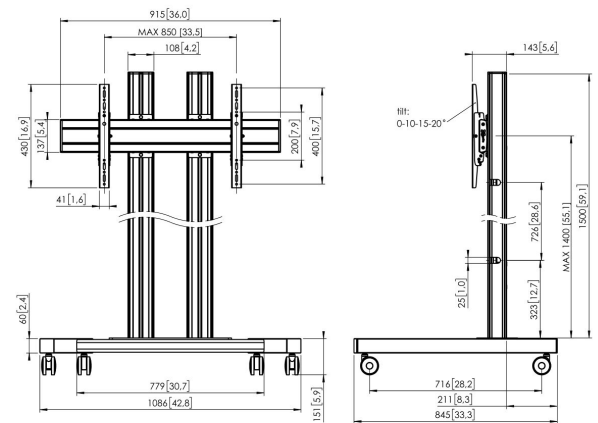

## TD1584 Display Trolley ≥65" (black)

### Trolley kit TD1584

Display size: >65" 65" Fitment: 800x400 Max. load: 160 kg - 352.7 lbs Kit consists of: • 1x PFT 8530 Trolley frame • 2x PUC 2715 Pole 150 cm • 1x PFB 3407 Interface bar • 1x PFS 3204 Interface display strips

# Specifications

Article number (SKU)	7953050
Colour	Black
EAN single box	8712285333149
Height	1651
Width	1086
Depth	845
TÜV certified	Yes
Tilt	Tilt -3°/+3°
Guarantee	5 years
Max. weight load (kg/Lbs)	160 / 352.74
Min. hole pattern	100mm x 100mm
Max. hole pattern	850mm x 400mm
Max. bolt size	M8
Max. height of interface (mm)	430
Max. width of interface (mm)	915
Max. distance to floor - center display (mm)	1551
Max. horizontal hole pattern (mm)	850
Max. vertical hole pattern (mm)	400
Min. horizontal hole pattern (mm)	100
Min. screen size (inch)	65
Min. vertical hole pattern (mm)	100
Universal or fixed hole pattern	Universal