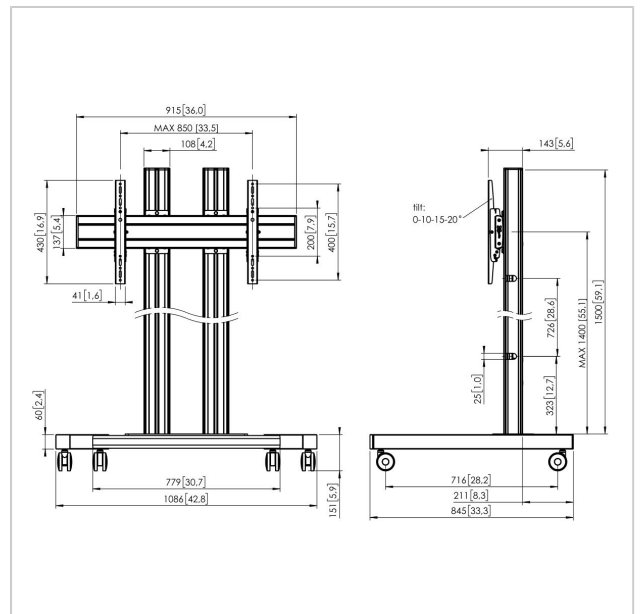

TD1584 Trolley double pole

Article number (SKU) 7953050
 Colour Black

Key Benefits

- Cable management
- Quick and easy installation
- Stylish design

Trolley kit TD1584

Display size: >65"65" Fitment: 800x400 Max. load: 160 kg - 352.7 lbs
 Kit consists of: • 1x PFT 8530 Trolley frame • 2x PUC 2715 Pole 150 cm • 1x PFB 3407 Interface bar • 1x PFS 3204 Interface display strips

TD1584 Trolley double pole

www.vogels.com

VOGEL'S HOLDING BV 2019 (c) All rights reserved.
Subject to printing errors, technical and price amendments.
Date:2020-08-26

Specifications

Product type number	TD1584
Article number (SKU)	7953050
Colour	Black
EAN single box	8712285333149
Height	1651
Width	1086
Depth	845
TÜV certified	Yes
Tilt	Tilt -3°/+3°
Guarantee	5 years
Max. weight load (kg)	160
Min. hole pattern	100mm x 100mm
Max. hole pattern	850mm x 400mm
Max. bolt size	M8
Max. height of interface (mm)	430
Max. width of interface (mm)	915
Max. distance to floor - center display (mm)	1551
Max. horizontal hole pattern (mm)	850
Max. vertical hole pattern (mm)	400
Min. horizontal hole pattern (mm)	100
Min. screen size (inch)	65
Min. vertical hole pattern (mm)	100
Universal or fixed hole pattern	Universal