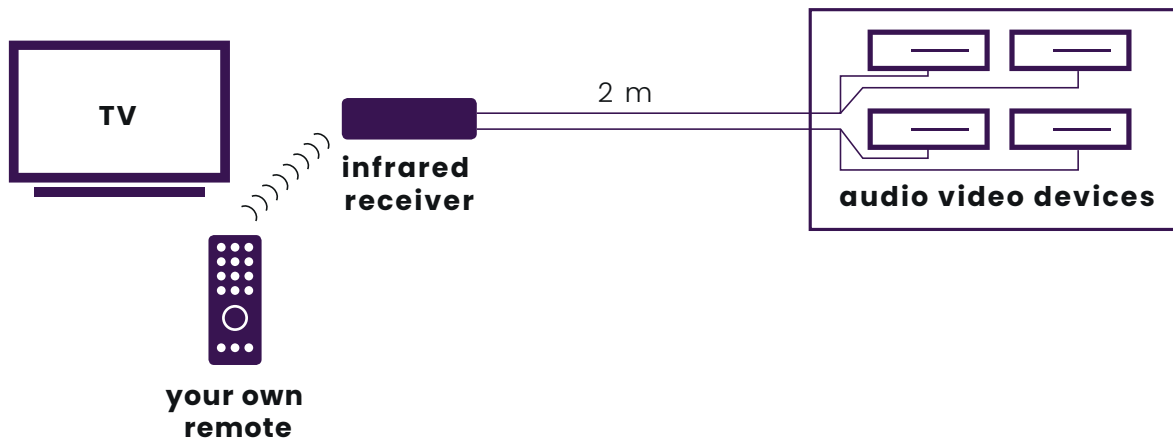

Invisible Control Black 4

Technical specifications

Technical specifications

Infrared module incl. infrared receiver

Infrared frequency range	30 - 60 kHz
Infrared reception range	± 8 metres
Infrared reception angle	60° (+30°/-30° from centre)
Power	100-240 VAC 50/60 Hz, 12 VDC adapter (included) or 4x AAA 1.5V non-rechargeable alkaline batteries (not included)
Dimensions (h x w x d)	33 x 125 x 89 mm
Infrared LED connection	2x 3.5 mm jack socket (mono) for emitter LEDs

Infrared emitter

Infrared emitter LEDs	300 cm (from plug to split 200 cm, from split to LED 100 cm) with 3.5 mm jack

Connections

1. 1 DC power
2. 2 Infrared extension cable output