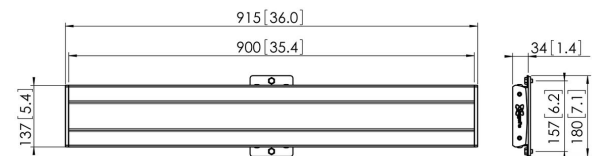

PFB 3409 Display Interface Bar (black)

The PFB 3409 interface bar is part of the modular Connect-it system with which you can create your own ceiling, floor or wall solution.

PFB 3409 Display Interface Bar (black)

Specifications

Article number (SKU)	7234090
Colour	Black
EAN single box	8712285329463
Width	915
TÜV certified	Yes
Guarantee	5 years
Max. height of interface (mm)	180
Max. width of interface (mm)	915
Fischer inside	Yes
Max. depth of interface (mm)	35
Max. horizontal hole pattern (mm)	850
Max. weight load on pole (kg)	80
Max. weight load on wall (kg)	53
Min. horizontal hole pattern (mm)	100