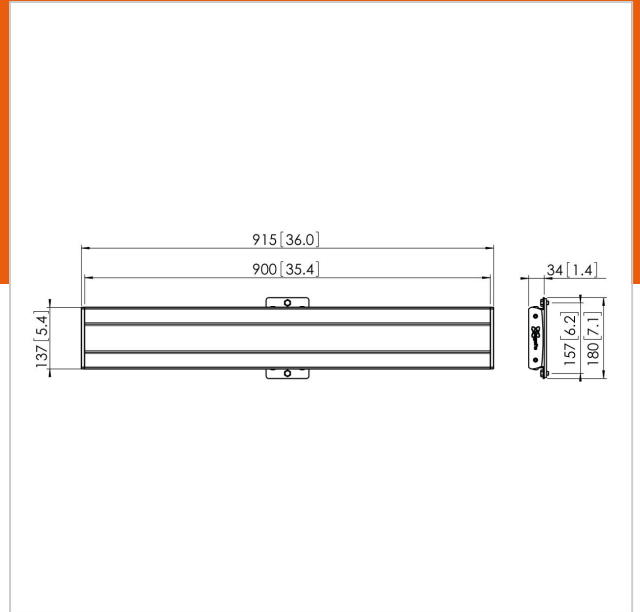

PFB 3409 Display interface bar black

Article number (SKU) 7234090
Colour Black

Key Benefits

- Endlessly expandable
- Modular
- Quick and easy installation

The PFB 3409 interface bar is part of the modular Connect-it system with which you can create your own ceiling, floor or wall solution.

The PFB 3409 has a max. horizontal fitment of 850 mm and can be combined with the display interface strips of the PFS 3xxx Series.

PFB 3409 Display interface bar black

www.vogels.com

VOGEL'S HOLDING BV 2019 (c) All rights reserved.
Subject to printing errors, technical and price amendments.
Date:2019-05-09

Specifications

Product type number	PFB 3409
Article number (SKU)	7234090
Colour	Black
EAN single box	8712285329463
Width	915
TÜV certified	Yes
Guarantee	5 years
Max. height of interface (mm)	180
Max. width of interface (mm)	915
Fischer inside	Yes
Max. depth of interface (mm)	35
Max. horizontal hole pattern (mm)	850
Max. weight load on pole (kg)	160
Max. weight load on wall (kg)	53
Min. horizontal hole pattern (mm)	100